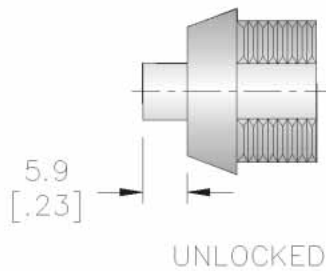

## PL- 202 Push Button Lock

- Very easy to use, just push button to lock
- 7 pin tumblers in 1000 key codes
- 10 pin tumblers in 100,000 key codes
- Master key system available
- Hardened center spindle available
- USA patent 5133203 Europe patent-0556505 Canada 2078837-2