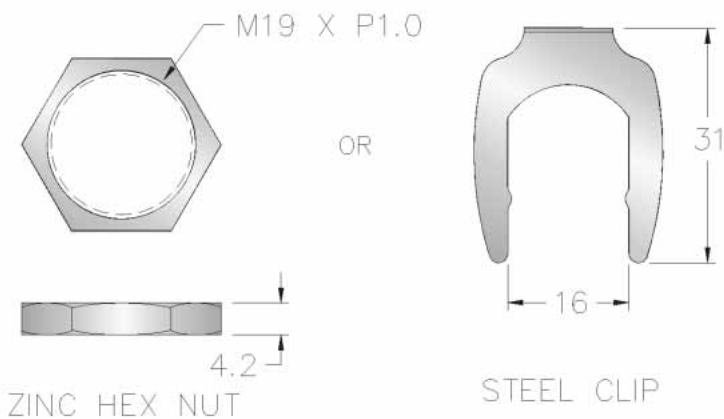

## PL- 202 Push Button Lock

- Very easy to use, just push button to lock
- 7 pin tumblers in 1000 key codes
- 10 pin tumblers in 100,000 key codes
- Master key system available
- Hardened center spindle available
- USA patent 5133203 Europe patent-0556505 Canada 2078837-2