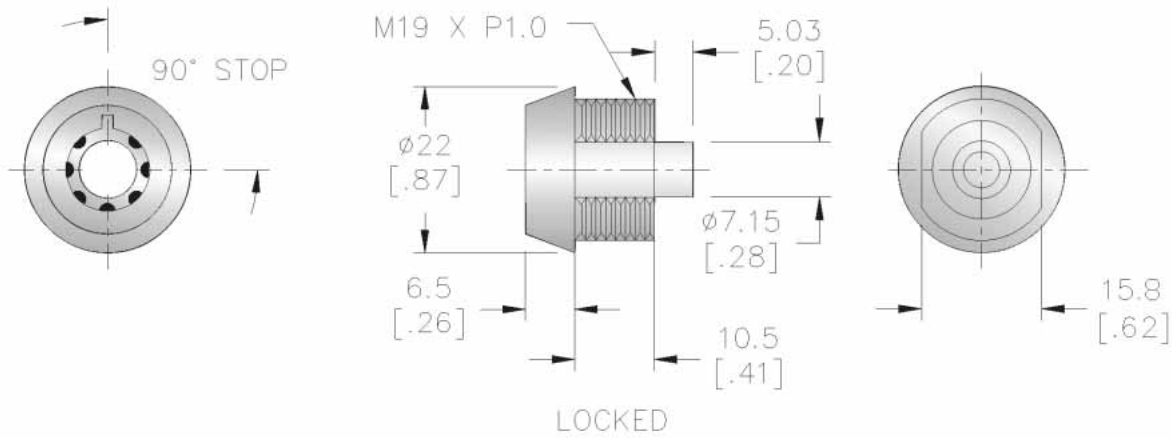

## PL- 202 Push Button Lock

- Very easy to use, just push button to lock
- 7 pin tumblers in 1000 key codes
- 10 pin tumblers in 100,000 key codes
- Master key system available
- Hardened center spindle available
- USA patent 5133203 Europe patent-0556505 Canada 2078837-2