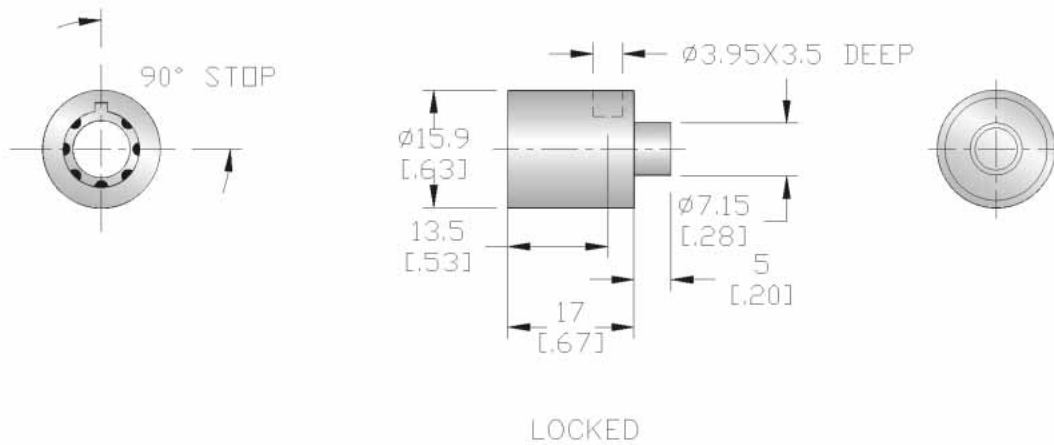

PL- 201 Push Lock

- Very easy to use, just push button to lock
- 7 pin tumblers in 1000 key codes
- 10 pin tumblers in 100,000 key codes
- Master key system available
- Hardened center spindle available
- USA patent 5133203 Europe patent-0556505 Canada 2078837-2