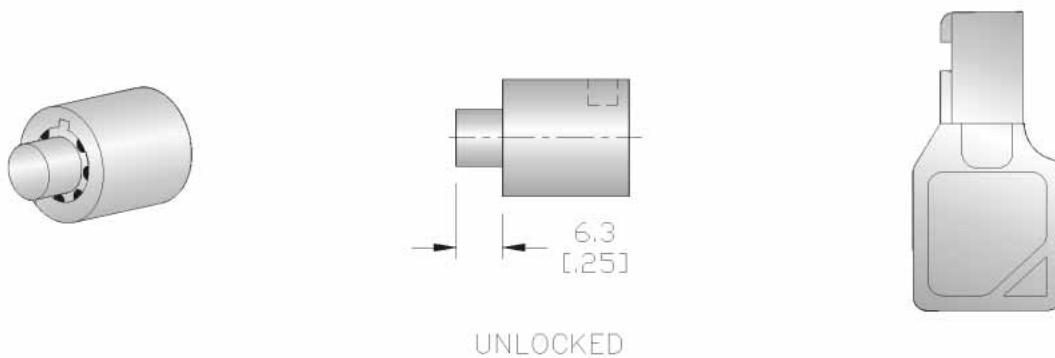

PL- 201 Push Lock

- Very easy to use, just push button to lock
- 7 pin tumblers in 1000 key codes
- 10 pin tumblers in 100,000 key codes
- Master key system available
- Hardened center spindle available
- USA patent 5133203 Europe patent-0556505 Canada 2078837-2