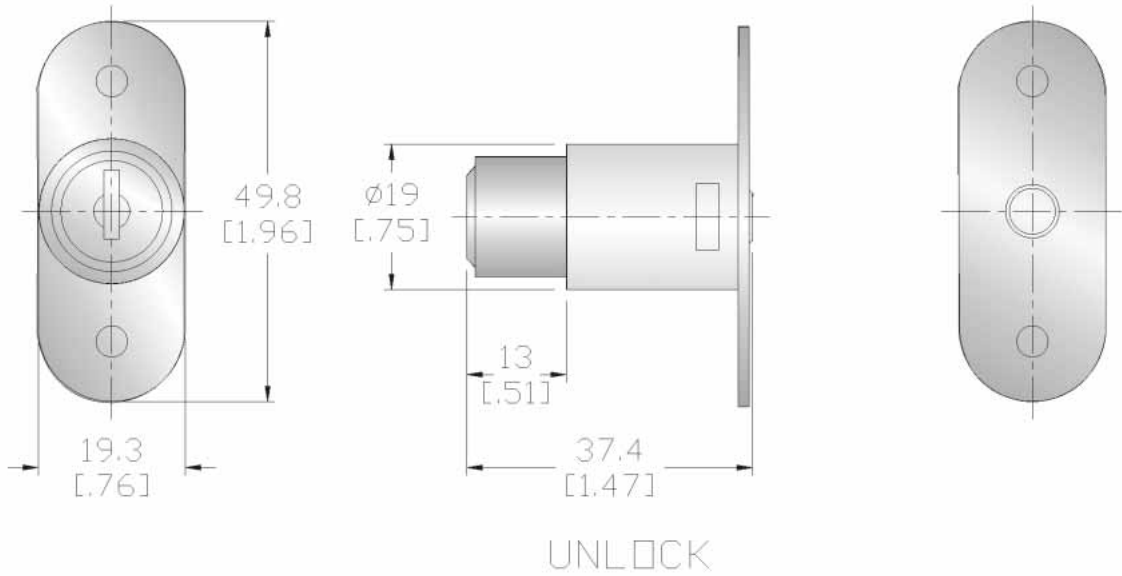

## PL- 3507 Flat Key Push Lock

- 7 pin in 1000 key codes
- 10 pin tumblers in 100,000 key codes
- Master key system available
- Hardened center spindle available
- USA patent 5133203 Europe patent-0556505 Canada 2078837-2