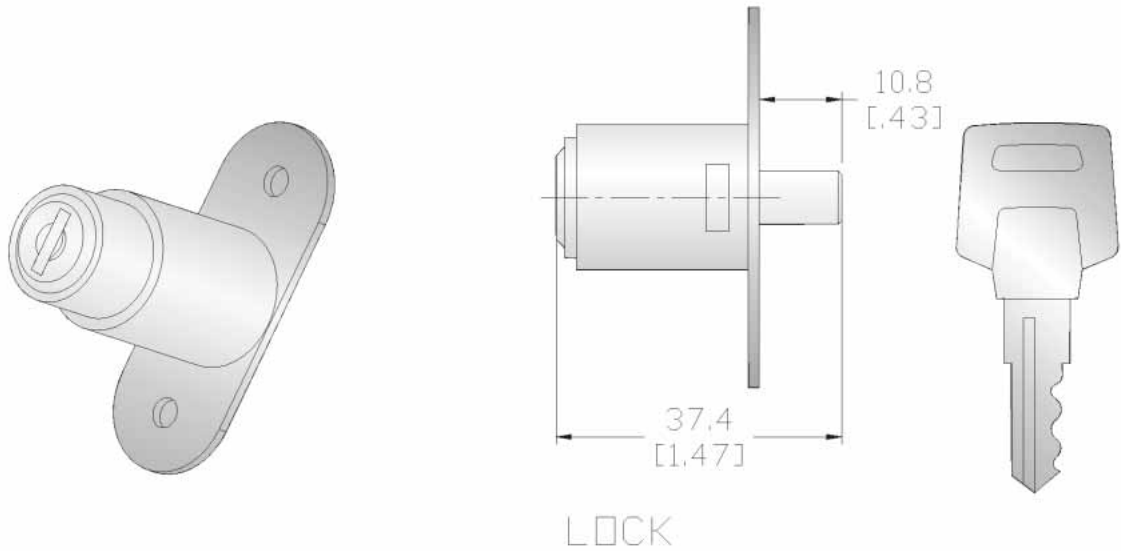

## PL- 3507 Flat Key Push Lock

- 7 pin in 1000 key codes
- 10 pin tumblers in 100,000 key codes
- Master key system available
- Hardened center spindle available
- USA patent 5133203 Europe patent-0556505 Canada 2078837-2