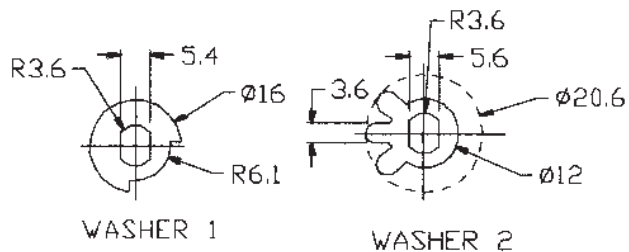

High Security Disc Tumbler Lock

NO	COMPONENTS	MATERIAL	FINISH
1	HOUSING	BRASS OR ZINC	CHROME PLATED
2	CYLINDER	BRASS OR ZINC	CHROME PLATED
3	HOUSING NUT	BRASS	NONE
4	CAM	STEEL	ZINC PLATED
5	NUT	STEEL	ZINC PLATED
6	KEY	NICKEL BRASS	NONE
7	WASHER 1	STEEL	ZINC PLATED
8	WASHER 2	STEEL	ZINC PLATED