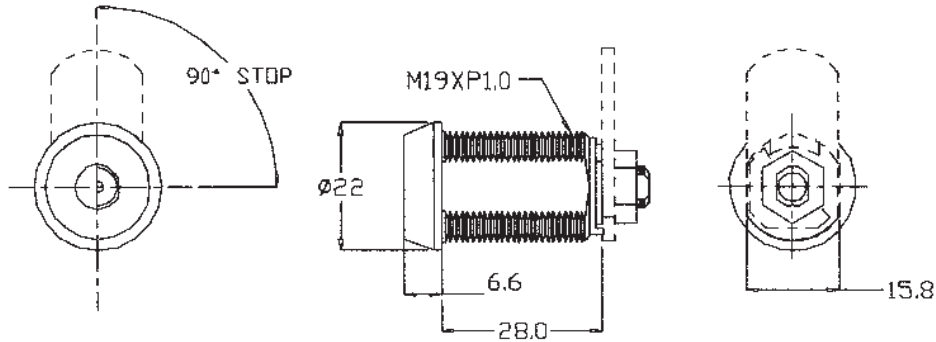

High Security Disc Tumbler Lock

NO	COMPONENTS	MATERIAL	FINISH
1	HOUSING	BRASS OR ZINC	CHROME PLATED
2	CYLINDER	BRASS OR ZINC	CHROME PLATED
3	HOUSING NUT	BRASS	NONE
4	CAM	STEEL	ZINC PLATED
5	NUT	STEEL	ZINC PLATED
6	KEY	NICKEL BRASS	NONE
7	WASHER 1	STEEL	ZINC PLATED
8	WASHER 2	STEEL	ZINC PLATED