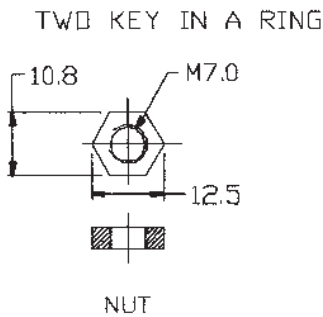

High Security Disc Tumbler Lock

NO	COMPONENTS	MATERIAL	FINISH
1	HOUSING	BRASS OR ZINC	CHROME PLATED
2	CYLINDER	BRASS OR ZINC	CHROME PLATED
3	HOUSING NUT	BRASS	NONE
4	CAM	STEEL	ZINC PLATED
5	NUT	STEEL	ZINC PLATED
6	KEY	NICKEL BRASS	NONE
7	WASHER 1	STEEL	ZINC PLATED
8	WASHER 2	STEEL	ZINC PLATED