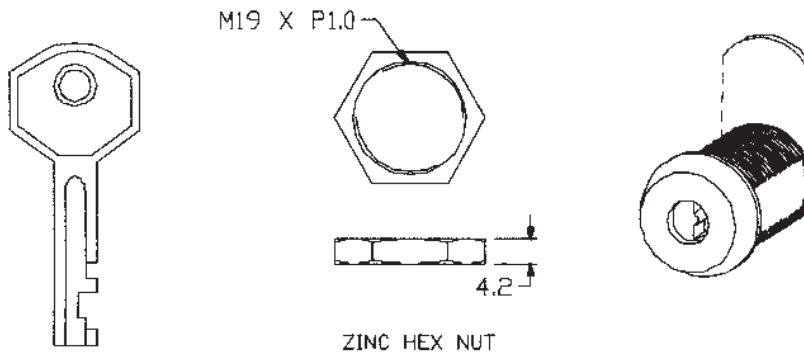

High Security Disc Tumbler Lock

NO	COMPONENTS	MATERIAL	FINISH
1	HOUSING	BRASS OR ZINC	CHROME PLATED
2	CYLINDER	BRASS OR ZINC	CHROME PLATED
3	HOUSING NUT	BRASS	NONE
4	CAM	STEEL	ZINC PLATED
5	NUT	STEEL	ZINC PLATED
6	KEY	NICKEL BRASS	NONE
7	WASHER 1	STEEL	ZINC PLATED
8	WASHER 2	STEEL	ZINC PLATED