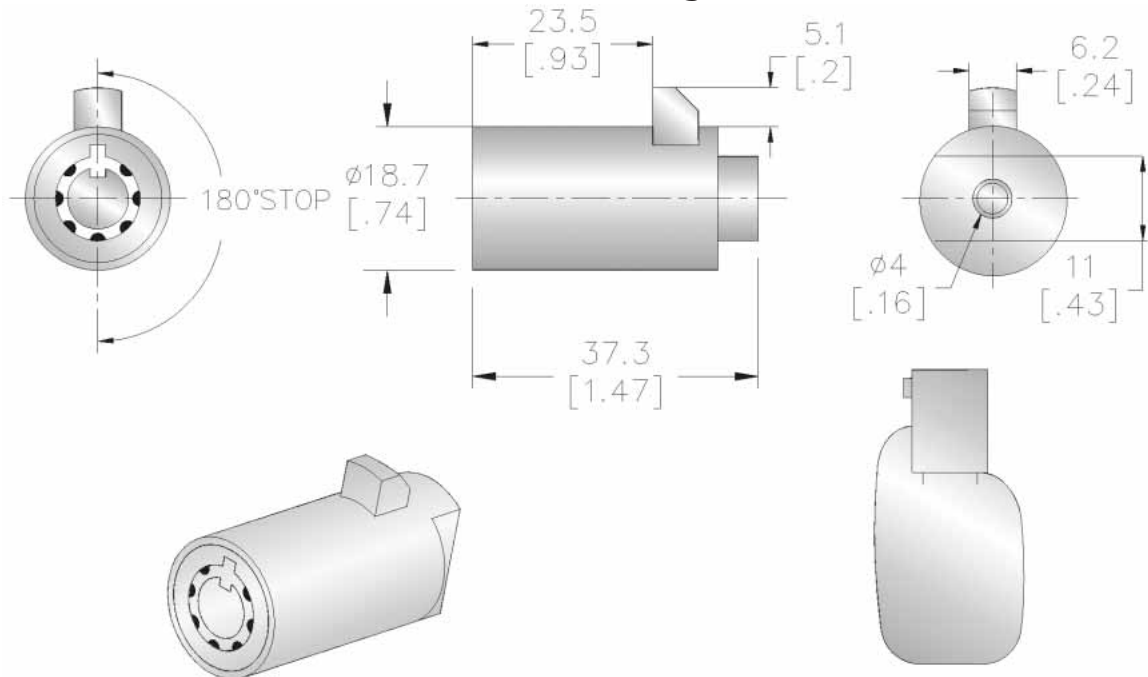

## RL- 5603 Vending Lock

- 7 pin tumblers with 10,000 key codes
- Highly anti-pick 10 pin tumblers with 1 million key codes per request
- Highly anti-drill hardened steel per request
- Master key system available
- 8-code-matic system available

## RL- 5604 Vending Shaft Lock

- All brass construction, Customer required plating finishes available
- 7 pin tumblers with 10,000 key codes
- Standard key rotates 360°
- Key removable at 6:00 and 12:00 positions
- Restricted key numbers available
- Steel extension 5/16 X 24 thread available