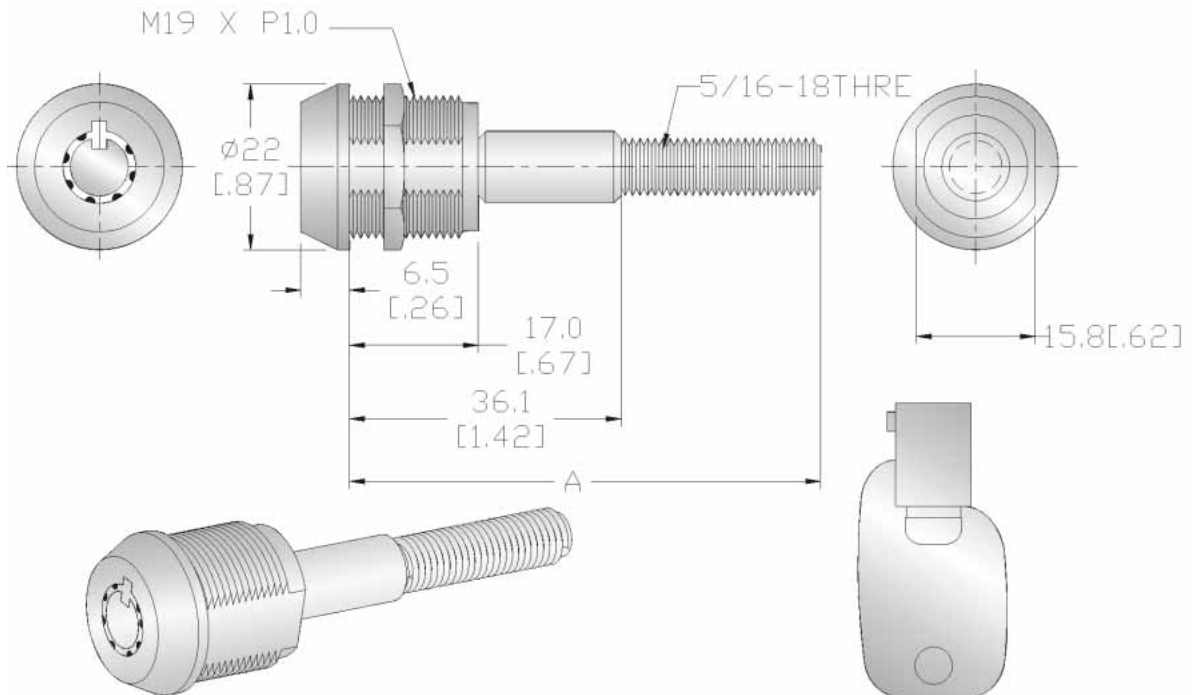

## RL- 5603 Vending Lock

- 7 pin tumblers with 10,000 key codes
- Highly anti-pick 10 pin tumblers with 1 million key codes per request
- Highly anti-drill hardened steel per request
- Master key system available
- 8-code-matic system available

## RL- 5604 Vending Shaft Lock

- All brass construction, Customer required plating finishes available
- 7 pin tumblers with 10,000 key codes
- Standard key rotates 360°
- Key removable at 6:00 and 12:00 positions
- Restricted key numbers available
- Steel extension 5/16 X 24 thread available