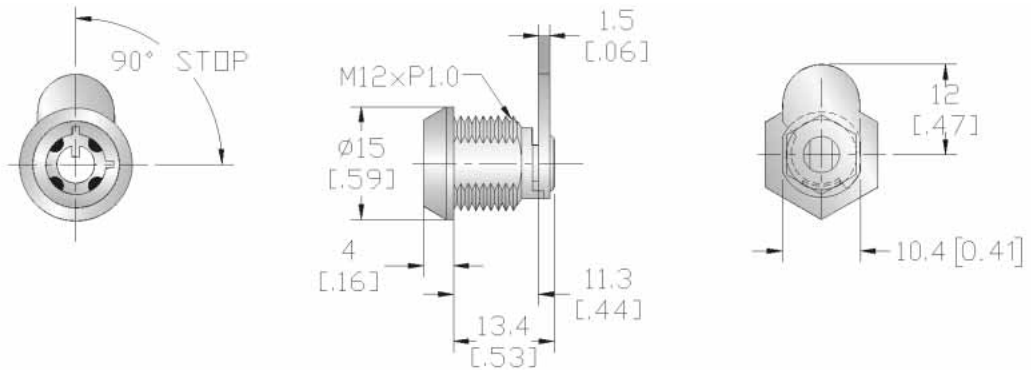

## RL-5002 Tubular Key Mini Spun Cam Lock

HEX NUT

STEEL CLIP

- 4 pin tumblers in 200 key codes
- 7 pin tumblers in 10,000 key codes
- Zinc alloy or brass body
- Bright chrome, satin chrome or black zinc
- Master key system available
- Cam height variable
- Cam rotates right or left, or 180°/270° optional