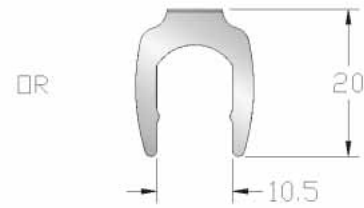

## RL-5002 Tubular Key Mini Spun Cam Lock

HEX NUT

STEEL CLIP

- 4 pin tumblers in 200 key codes
- 7 pin tumblers in 10,000 key codes
- Zinc alloy or brass body
- Bright chrome, satin chrome or black zinc
- Master key system available
- Cam height variable
- Cam rotates right or left, or 180°/270° optional