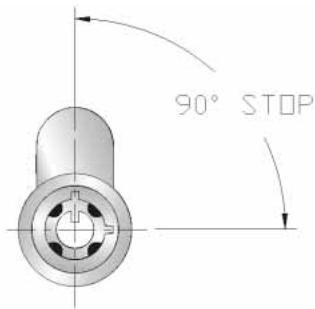

RL-5001 Tubular Key Mini Cam Lock

OR

- 4 pin tumblers in 200 key codes
- 7 pin tumblers in 10,000 key codes
- Zinc alloy or brass body
- Bright chrome, satin chrome or black zinc
- Master key system available
- Cam height variable
- Cam rotates right or left, or 180°/270° optional