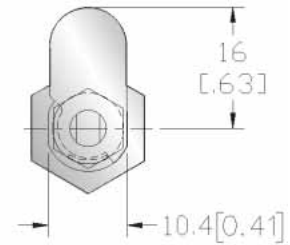

RL-5001 Tubular Key Mini Cam Lock

OR

- 4 pin tumblers in 200 key codes
- 7 pin tumblers in 10,000 key codes
- Zinc alloy or brass body
- Bright chrome, satin chrome or black zinc
- Master key system available
- Cam height variable
- Cam rotates right or left, or 180°/270° optional