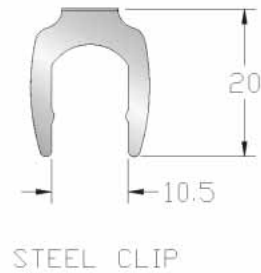

RL-5001 Tubular Key Mini Cam Lock

OR

- 4 pin tumblers in 200 key codes
- 7 pin tumblers in 10,000 key codes
- Zinc alloy or brass body
- Bright chrome, satin chrome or black zinc
- Master key system available
- Cam height variable
- Cam rotates right or left, or 180°/270° optional