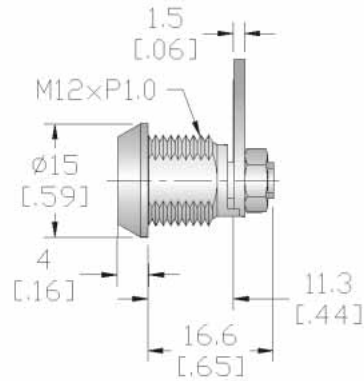

RL-5001 Tubular Key Mini Cam Lock

OR

- 4 pin tumblers in 200 key codes
- 7 pin tumblers in 10,000 key codes
- Zinc alloy or brass body
- Bright chrome, satin chrome or black zinc
- Master key system available
- Cam height variable
- Cam rotates right or left, or 180°/270° optional