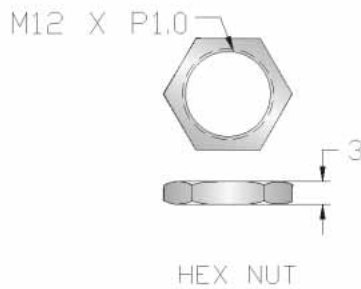

RL-5001 Tubular Key Mini Cam Lock

OR

- 4 pin tumblers in 200 key codes
- 7 pin tumblers in 10,000 key codes
- Zinc alloy or brass body
- Bright chrome, satin chrome or black zinc
- Master key system available
- Cam height variable
- Cam rotates right or left, or 180°/270° optional