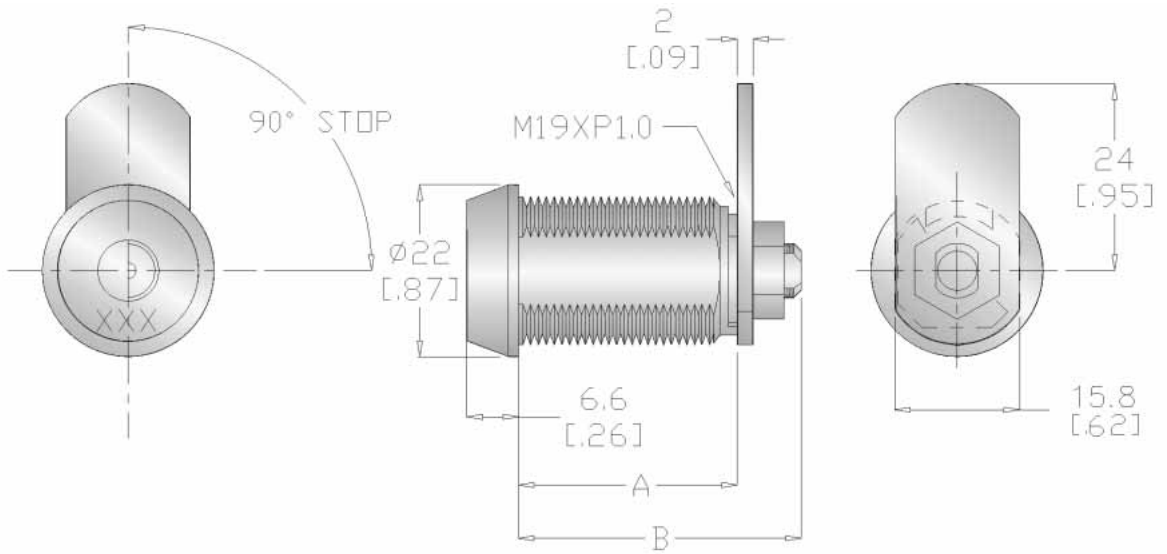

## RL- 7101 Cam Lock

P/N	A	B
RL-7101	11.5MM	17.7MM
RL-7102	16MM	22.2MM
RL-7103	22MM	28.2MM
RL-7104	28MM	34.2MM
RL-7105	35MM	41.2MM

- High security device
- 1,000,000key codes available
- Zinc alloy or brass body
- High strength brass key
- Cam height & shape variable
- Cam rotates right, left, 180°/270°