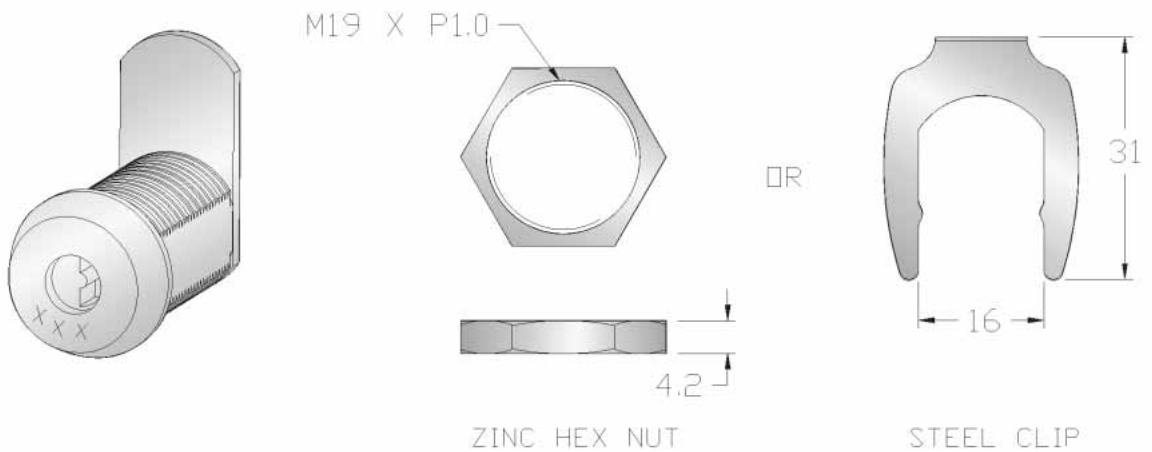

## RL- 7101 Cam Lock

P/N	A	B
RL-7101	11.5MM	17.7MM
RL-7102	16MM	22.2MM
RL-7103	22MM	28.2MM
RL-7104	28MM	34.2MM
RL-7105	35MM	41.2MM

- High security device
- 1,000,000key codes available
- Zinc alloy or brass body
- High strength brass key
- Cam height & shape variable
- Cam rotates right, left, 180°/270°