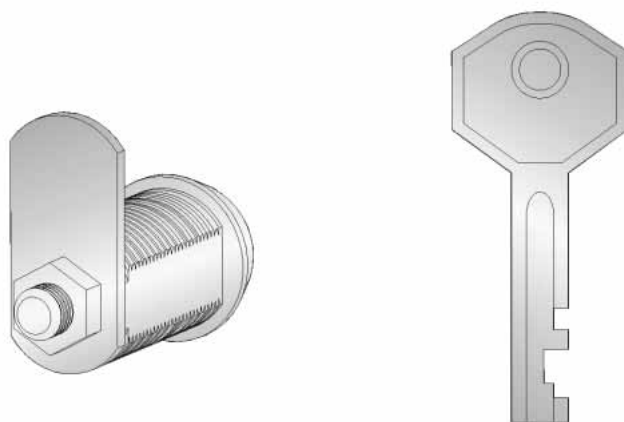

## RL- 7101 Cam Lock

P/N	A	B
RL-7101	11.5MM	17.7MM
RL-7102	16MM	22.2MM
RL-7103	22MM	28.2MM
RL-7104	28MM	34.2MM
RL-7105	35MM	41.2MM

- High security device
- 1,000,000key codes available
- Zinc alloy or brass body
- High strength brass key
- Cam height & shape variable
- Cam rotates right, left, 180°/270°