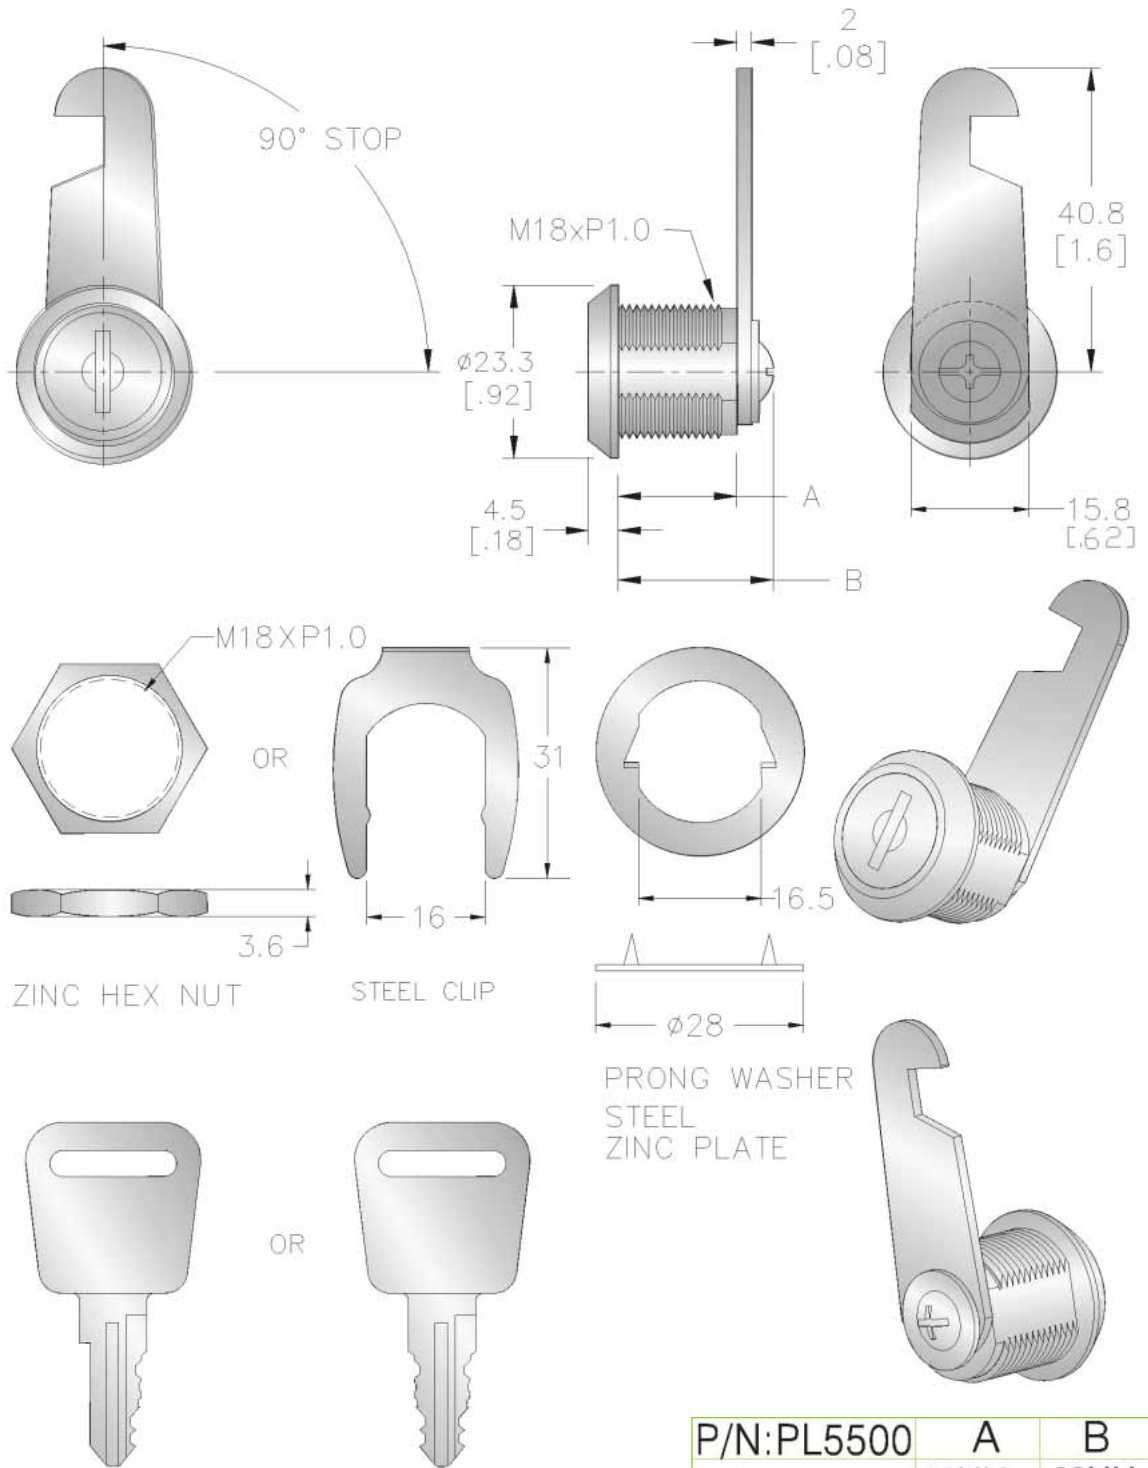

RL- 6561 Flat Key Cam Lock

SINGLE BITTED KEY DOUBLE BITTED KEY

P/N:PL5500	A	B
RL-6561	16MM	22MM
RL-6562	20MM	26MM
RL-6563	25MM	31MM
RL-6564	30MM	36MM

- 5 wafer disc tumblers
- Over 200 key codes available
- Any type of cam available
- Zinc alloy body, brass key
- Chrome, or zinc clear or yellow zinc, or black plating