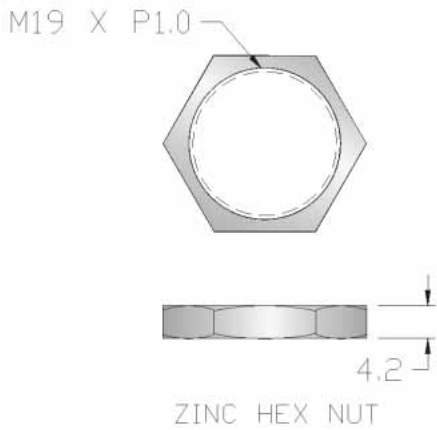

RL- 6551 Flat Key Spun Cam Lock

OR

SINGLE BITTED KEY DOUBLE BITTED KEY

P/N:PL5500	A	B
RL-6551	11.5MM	14.5MM
RL-6552	16MM	19MM
RL-6553	22MM	25MM
RL-6554	28mm	31MM
RL-6555	35mm	38MM

- 5 wafer disc tumblers
- Over 200 key codes available
- Stainless steel bezel cap optional
- Dust shutter optional
- Any type of cam available
- Zinc alloy body, brass key
- Chrome, or zinc clear, or yellow zinc, or black plating