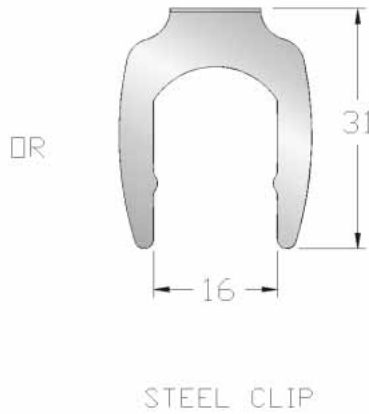

RL- 6551 Flat Key Spun Cam Lock

OR

SINGLE BITTED KEY DOUBLE BITTED KEY

P/N:PL5500	A	B
RL-6551	11.5MM	14.5MM
RL-6552	16MM	19MM
RL-6553	22MM	25MM
RL-6554	28mm	31MM
RL-6555	35mm	38MM

- 5 wafer disc tumblers
- Over 200 key codes available
- Stainless steel bezel cap optional
- Dust shutter optional
- Any type of cam available
- Zinc alloy body, brass key
- Chrome, or zinc clear, or yellow zinc, or black plating