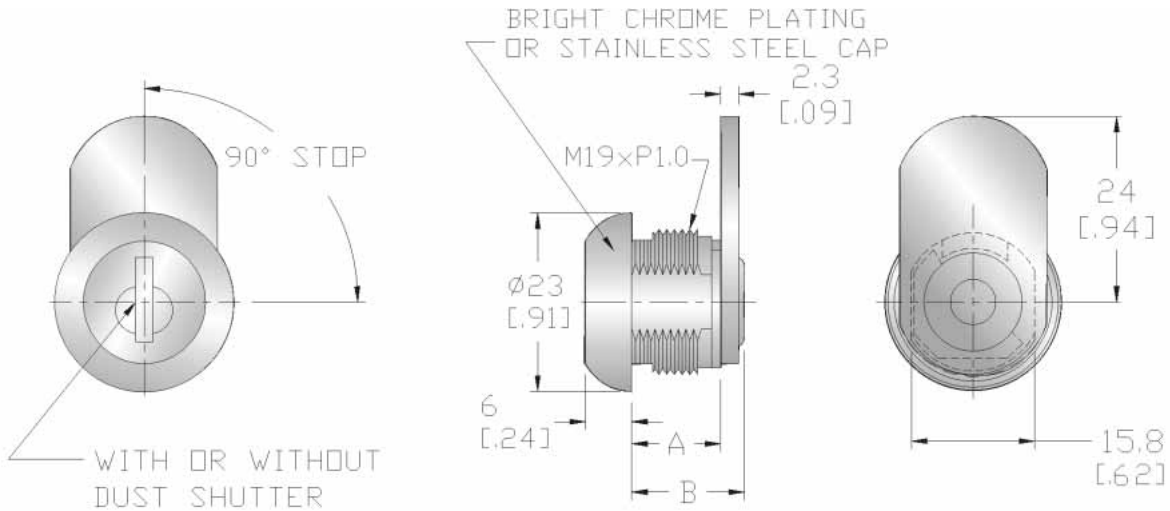

RL- 6551 Flat Key Spun Cam Lock

OR

SINGLE BITTED KEY DOUBLE BITTED KEY

P/N:PL5500	A	B
RL-6551	11.5MM	14.5MM
RL-6552	16MM	19MM
RL-6553	22MM	25MM
RL-6554	28mm	31MM
RL-6555	35mm	38MM

- 5 wafer disc tumblers
- Over 200 key codes available
- Stainless steel bezel cap optional
- Dust shutter optional
- Any type of cam available
- Zinc alloy body, brass key
- Chrome, or zinc clear, or yellow zinc, or black plating