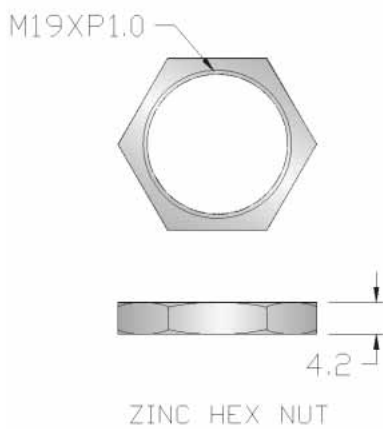

## RL- 6501 Flat Key Cam Lock Cam Lock

PN	A	B
RL-6501	11.5MM	18.5MM
RL-6502	16MM	23MM
RL-6503	22MM	29MM
RL-6504	28MM	35MM
RL-6505	35MM	42MM

- 5 wafer disc tumblers
- Over 200 key codes available
- Stainless steel bezel cap optional
- Dust shutter optional
- Any type of cam available
- Zinc alloy body, brass key
- Chrome, or zinc clear or yellow zinc, or black plating