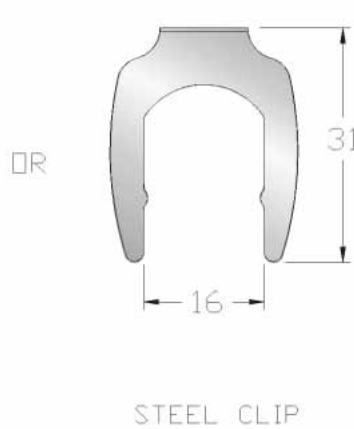

## RL- 6501 Flat Key Cam Lock Cam Lock

PN	A	B
RL-6501	11.5MM	18.5MM
RL-6502	16MM	23MM
RL-6503	22MM	29MM
RL-6504	28MM	35MM
RL-6505	35MM	42MM

- 5 wafer disc tumblers
- Over 200 key codes available
- Stainless steel bezel cap optional
- Dust shutter optional
- Any type of cam available
- Zinc alloy body, brass key
- Chrome, or zinc clear or yellow zinc, or black plating