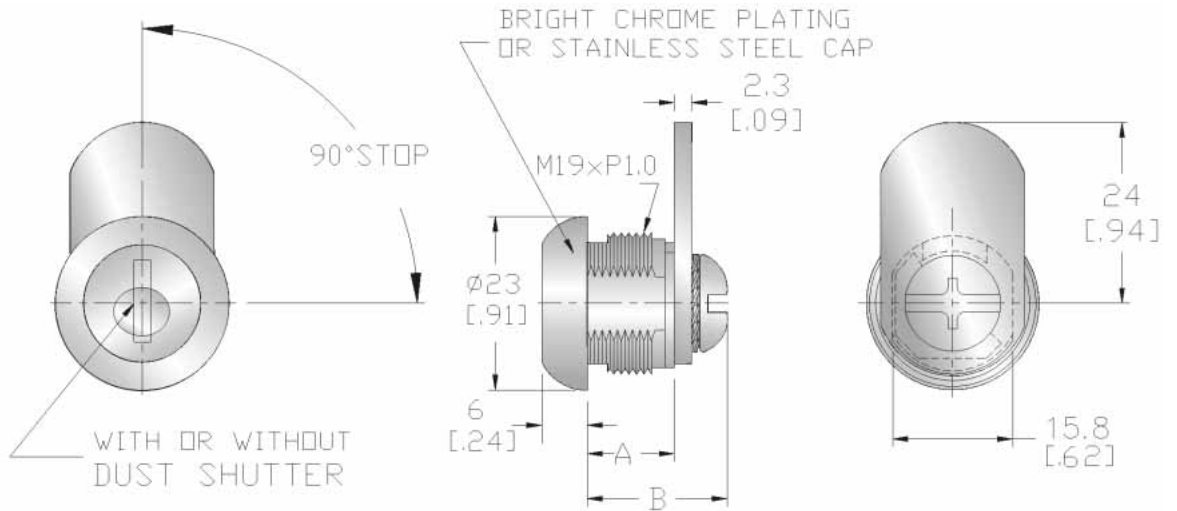

## RL- 6501 Flat Key Cam Lock Cam Lock

PN	A	B
RL-6501	11.5MM	18.5MM
RL-6502	16MM	23MM
RL-6503	22MM	29MM
RL-6504	28MM	35MM
RL-6505	35MM	42MM

- 5 wafer disc tumblers
- Over 200 key codes available
- Stainless steel bezel cap optional
- Dust shutter optional
- Any type of cam available
- Zinc alloy body, brass key
- Chrome, or zinc clear or yellow zinc, or black plating