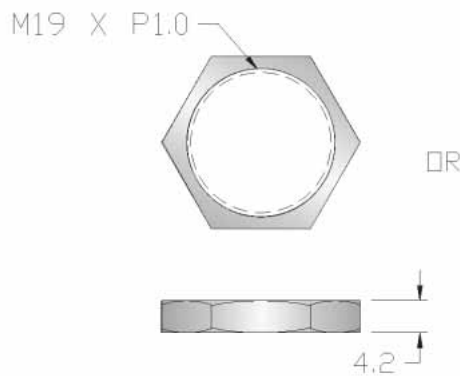

RL- 5551 Tubular Key Spun Cam Lock

ZINC HEX NUT

STEEL CLIP

PN	A	B
RL-5551	12.5MM	15.9MM
RL-5552	17MM	20.4MM
RL-5553	19MM	22.4MM
RL-5554	23MM	26.4MM
RL-5555	25.4MM	28.8MM
RL-5556	28MM	31.4MM

- 4 pin tumblers in 200 key codes
- 7 pin tumblers in 10,000 key codes
- Bright chrome, satin chrome, or black zinc
- Master key system available
- Cam height variable
- Cam rotates right or left, or 180°/270° optional