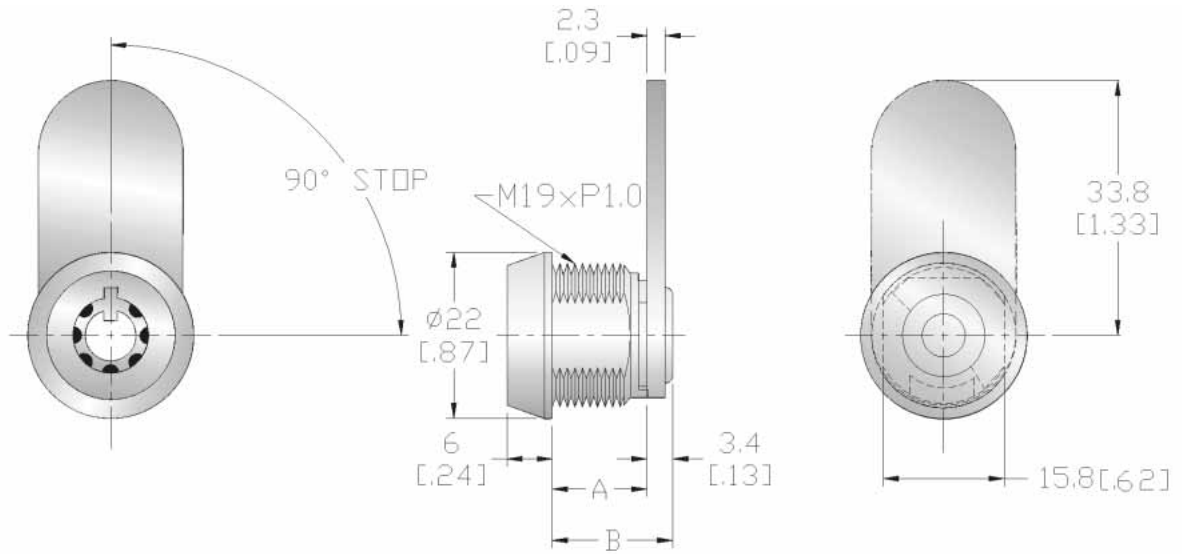

RL- 5551 Tubular Key Spun Cam Lock

ZINC HEX NUT

STEEL CLIP

PN	A	B
RL-5551	12.5MM	15.9MM
RL-5552	17MM	20.4MM
RL-5553	19MM	22.4MM
RL-5554	23MM	26.4MM
RL-5555	25.4MM	28.8MM
RL-5556	28MM	31.4MM

- 4 pin tumblers in 200 key codes
- 7 pin tumblers in 10,000 key codes
- Bright chrome, satin chrome, or black zinc
- Master key system available
- Cam height variable
- Cam rotates right or left, or 180°/270° optional