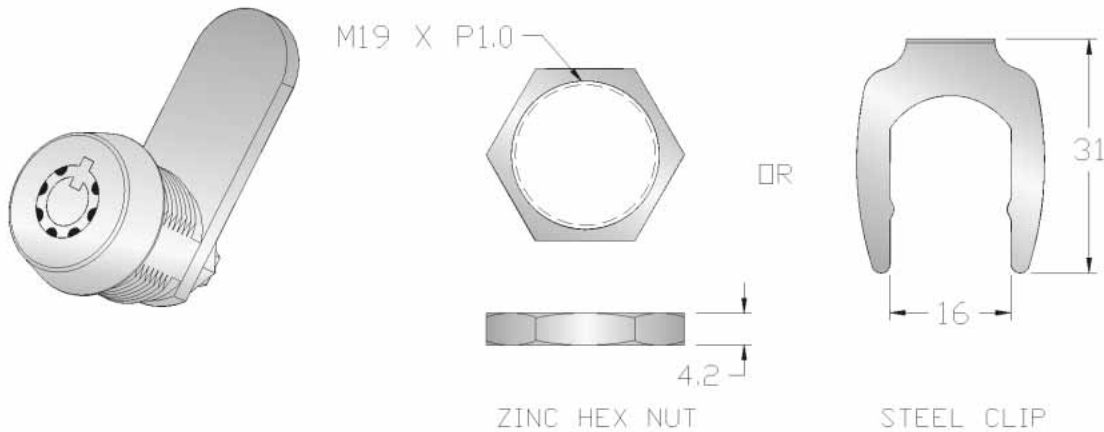

RL-5501 Tubular Key Cam Lock

PN	A	B
RL-5501	12.5MM	21.7MM
RL-5502	17MM	27.7MM
RL-5503	19MM	30MM
RL-5504	23MM	33.7MM
RL-5505	25.4MM	36MM
RL-5506	28MM	38.7MM

- 7 pin tumblers in 10,000 key codes
- 10 pin tumblers in 1 million key codes
- Zinc alloy or brass body
- Bright chrome, satin chrome, or black plating
- Master key system available
- 8-code-matic system available
- Cam height variable
- Cam rotates right or left, or 180°/270° optional