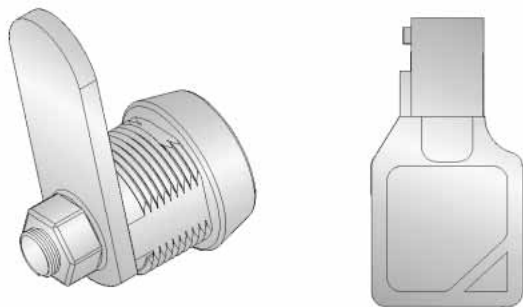

RL-5501 Tubular Key Cam Lock

PN	A	B
RL-5501	12.5MM	21.7MM
RL-5502	17MM	27.7MM
RL-5503	19MM	30MM
RL-5504	23MM	33.7MM
RL-5505	25.4MM	36MM
RL-5506	28MM	38.7MM

- 7 pin tumblers in 10,000 key codes
- 10 pin tumblers in 1 million key codes
- Zinc alloy or brass body
- Bright chrome, satin chrome, or black plating
- Master key system available
- 8-code-matic system available
- Cam height variable
- Cam rotates right or left, or 180°/270° optional