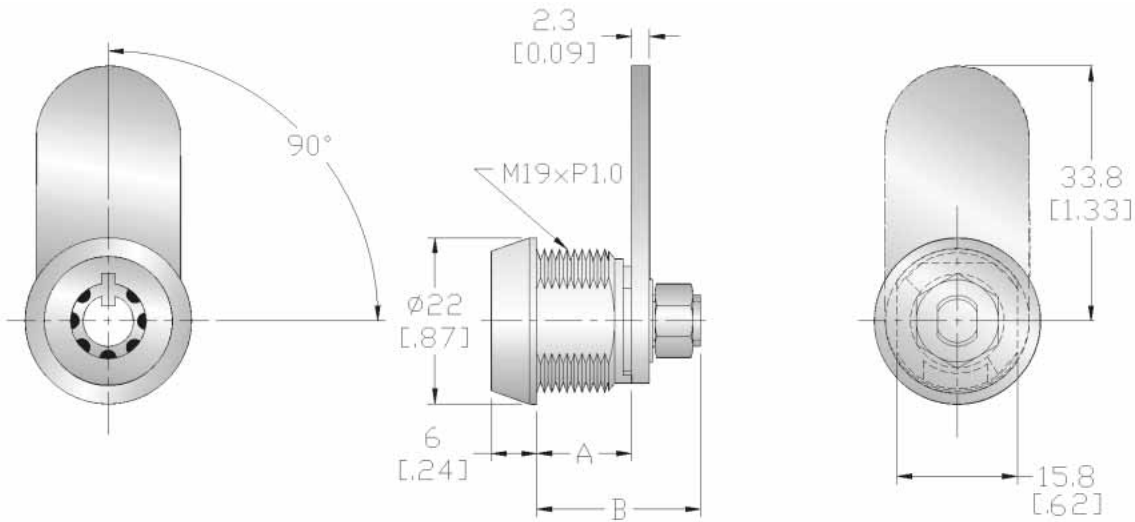

RL-5501 Tubular Key Cam Lock

PN	A	B
RL-5501	12.5MM	21.7MM
RL-5502	17MM	27.7MM
RL-5503	19MM	30MM
RL-5504	23MM	33.7MM
RL-5505	25.4MM	36MM
RL-5506	28MM	38.7MM

- 7 pin tumblers in 10,000 key codes
- 10 pin tumblers in 1 million key codes
- Zinc alloy or brass body
- Bright chrome, satin chrome, or black plating
- Master key system available
- 8-code-matic system available
- Cam height variable
- Cam rotates right or left, or 180°/270° optional