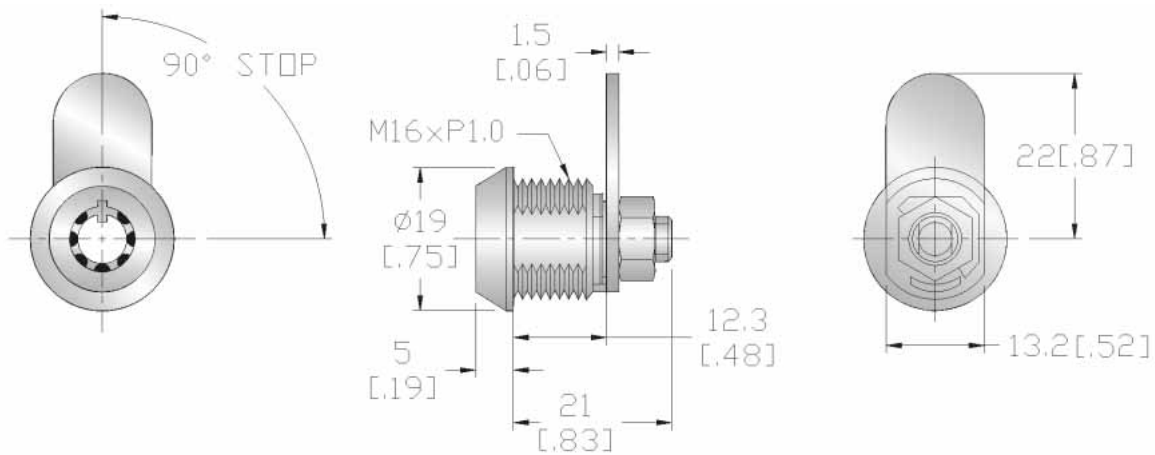

RL-5003 Tubular Key (Mid-size) Cam Lock

- 7 pin tumblers in 10,000 key codes
- Zinc alloy or brass body
- Bright chrome, satin chrome or black zinc
- Master key system available
- Cam height variable
- Cam rotates right or left, or 180°/270° optional