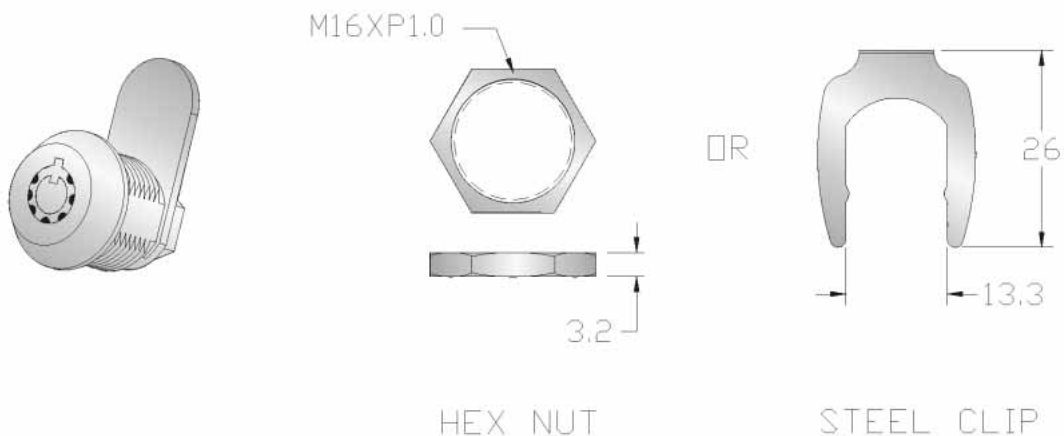

RL-5003 Tubular Key (Mid-size) Cam Lock

- 7 pin tumblers in 10,000 key codes
- Zinc alloy or brass body
- Bright chrome, satin chrome or black zinc
- Master key system available
- Cam height variable
- Cam rotates right or left, or 180°/270° optional