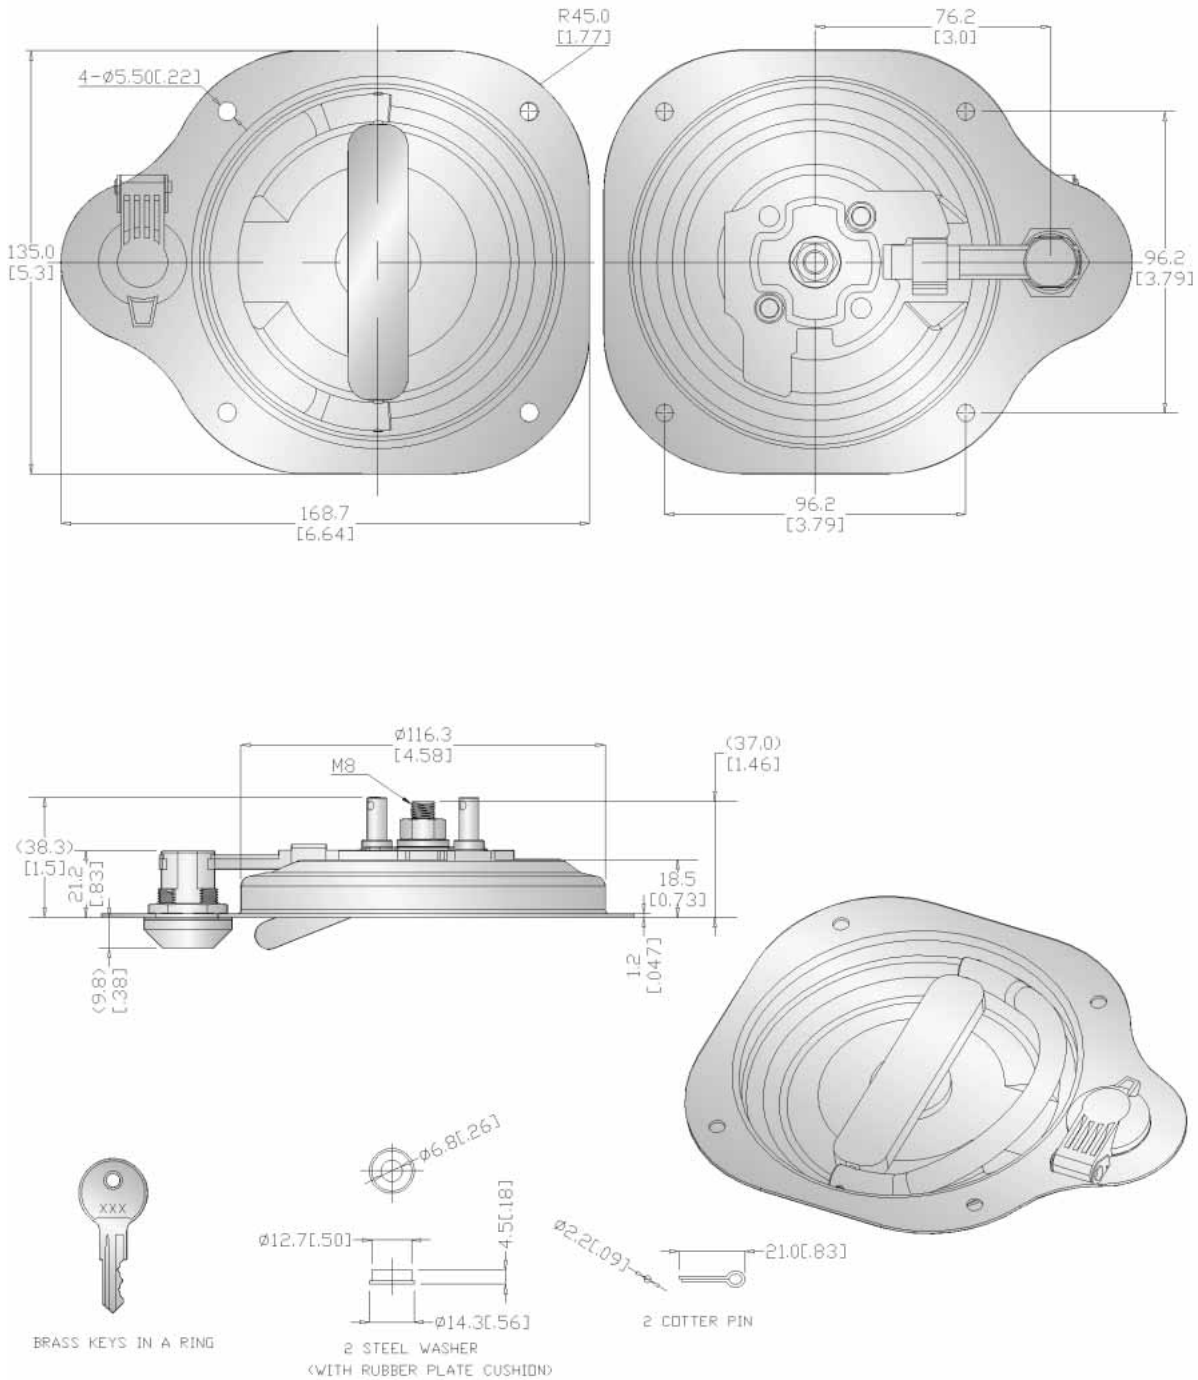

## PDL- 07254 Square Paddle Handle With Lock

- Polished stainless steel plate & D-ring
- Stainless steel or brass T-bolt available
- Different size or fixing hole available to your specification