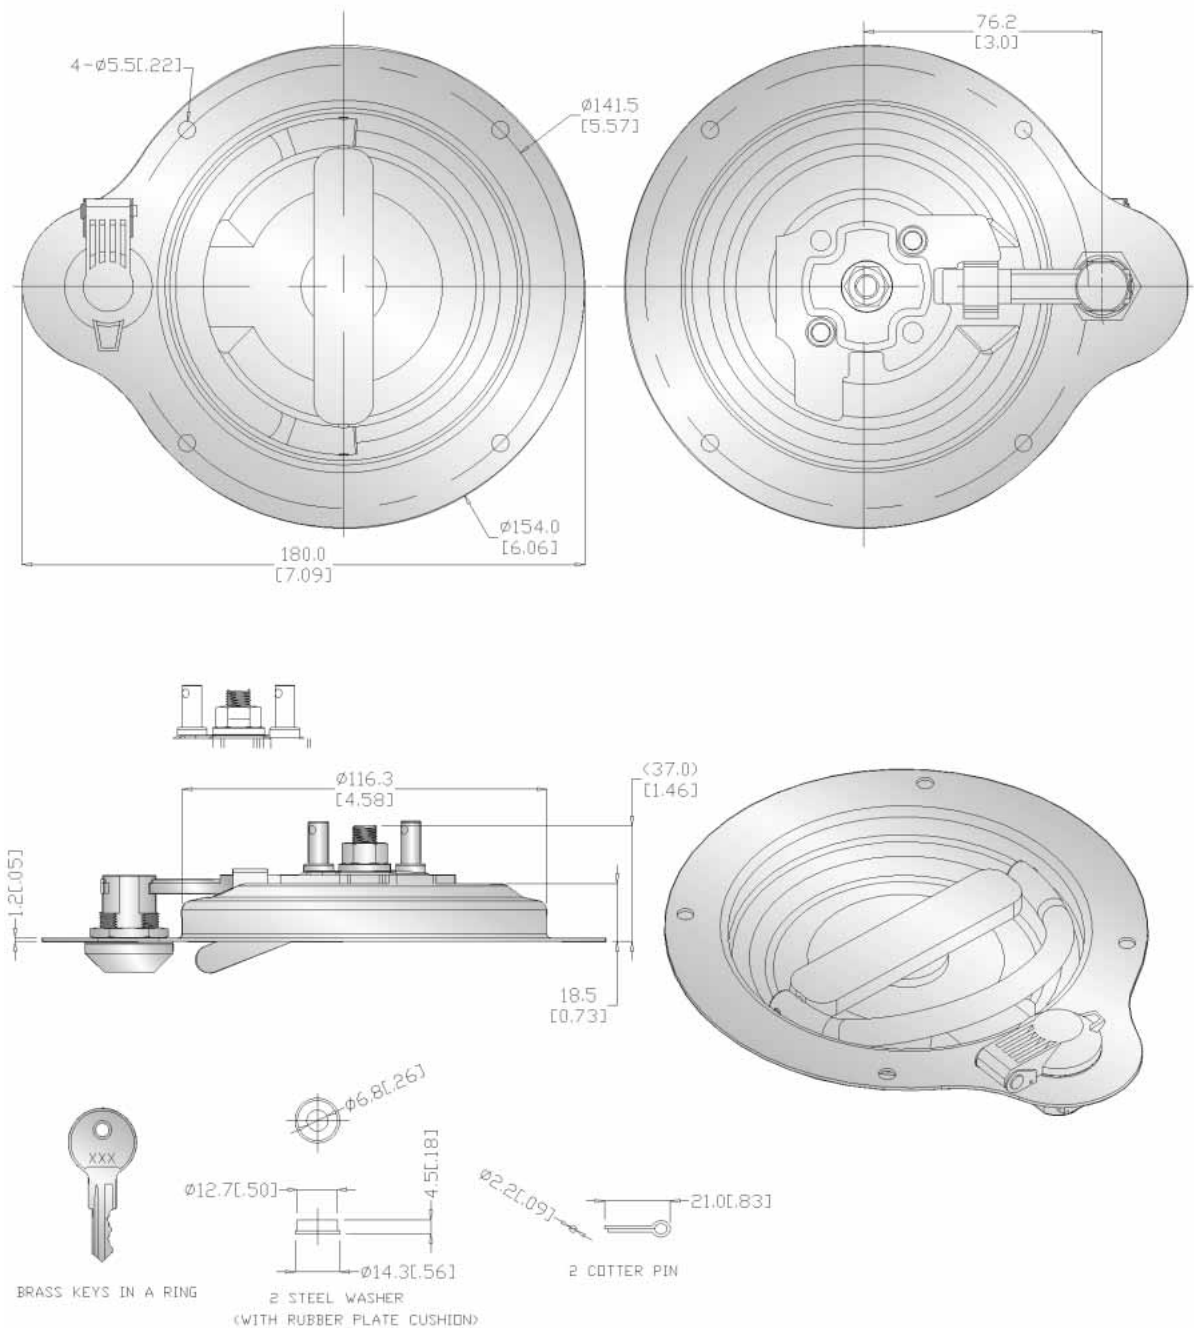

PDL- 07252 D-Ring Round Paddle Handle With Lock

- Stainless steel plate & D-ring
- Stainless steel or brass T-bolt available
- Different size or fixing hole available to your specification
- with or without lock cylinder up to your request.
- Key code can be made interchangeable to your original code