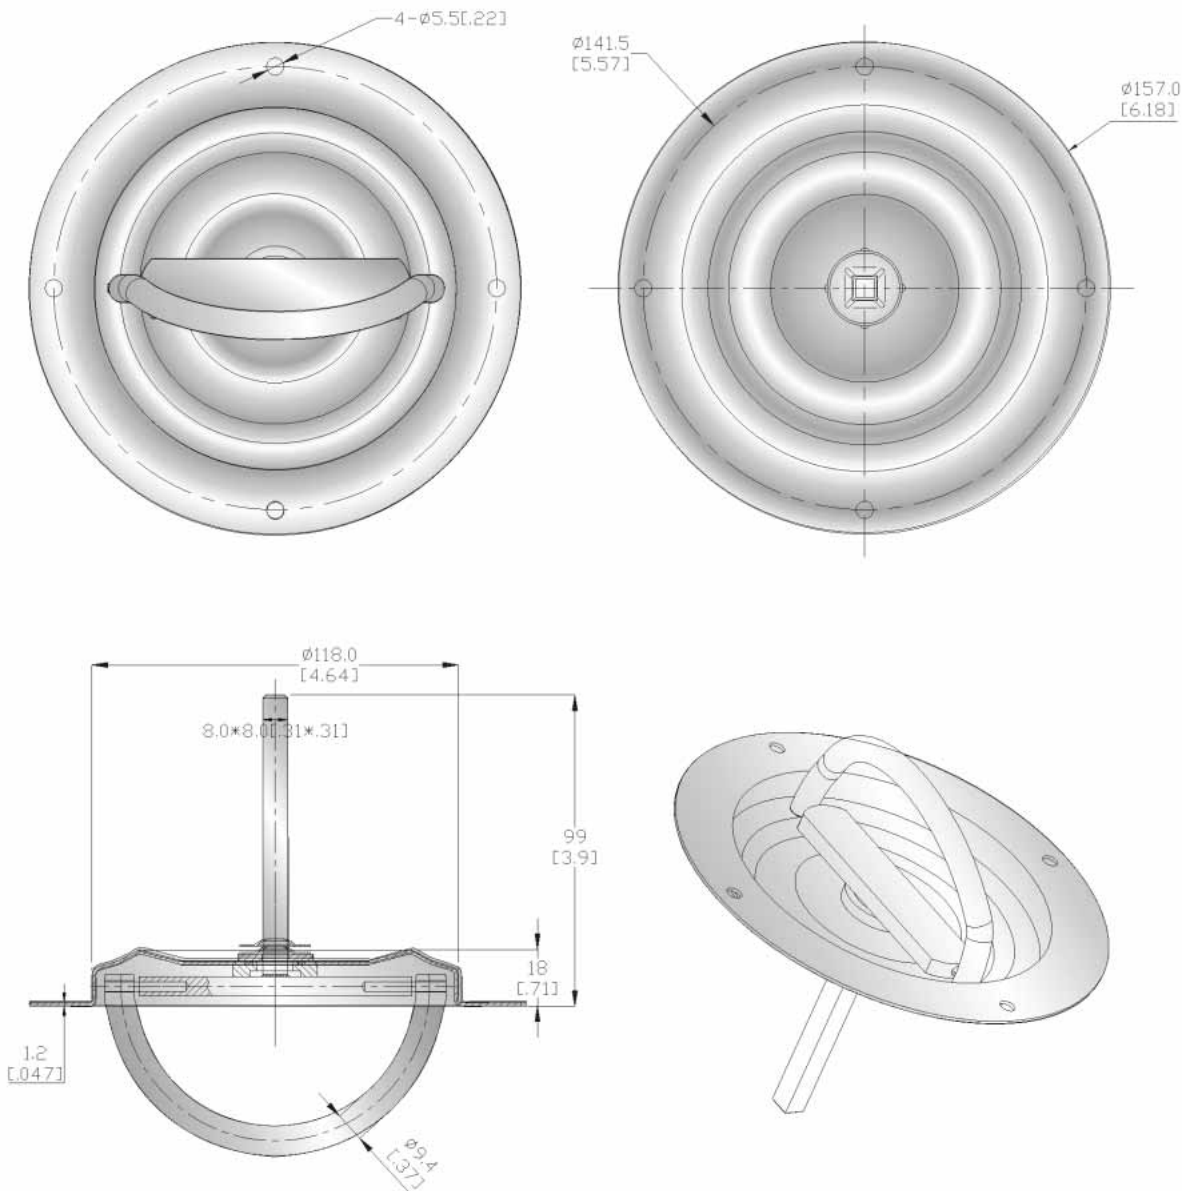

PDL- 07251 D-Ring Round Paddle Handle

- Polished stainless steel plate & D-ring
- Stainless steel or brass T-bolt available
- Different size or fixing hole available to your specification