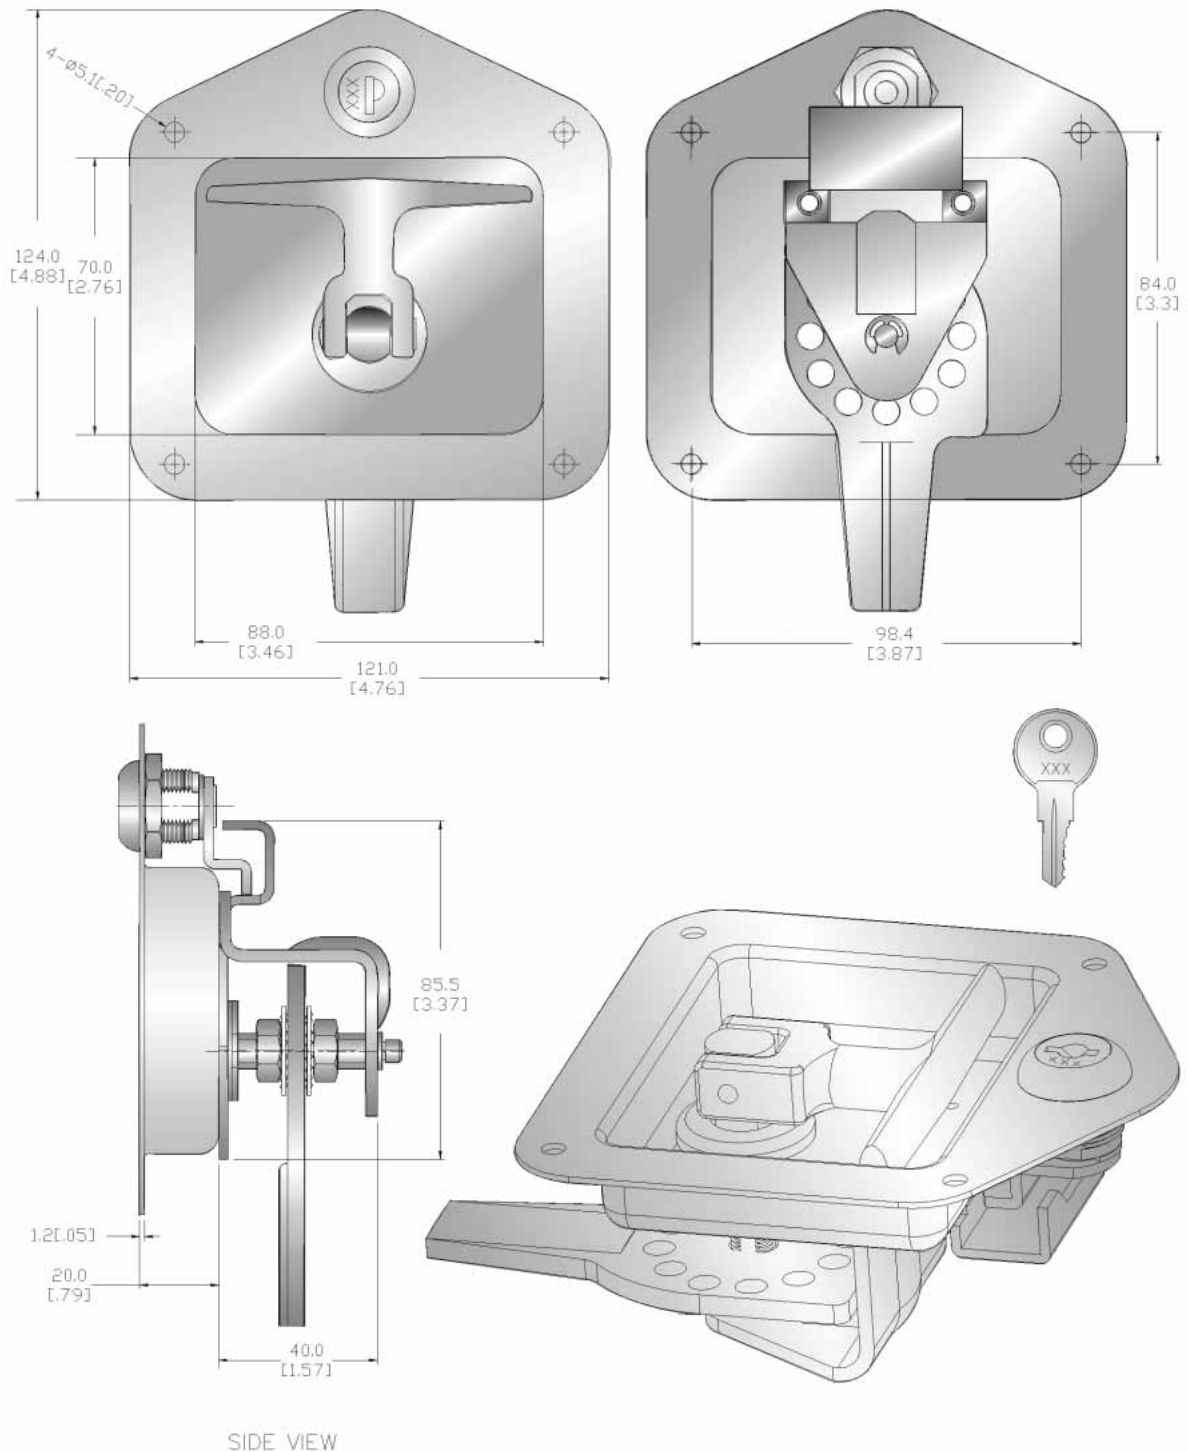

PDL- 07241 Foldable T-Paddle Handle With Lock

- Zinc plated or polished stainless steel dish available
- Zinc Alloy T-handle or Stainless steel available
- Different size or fixing hole available to your specification
- with or without lock cylinder up to your request.
- Key code can be made interchangeable to your original code