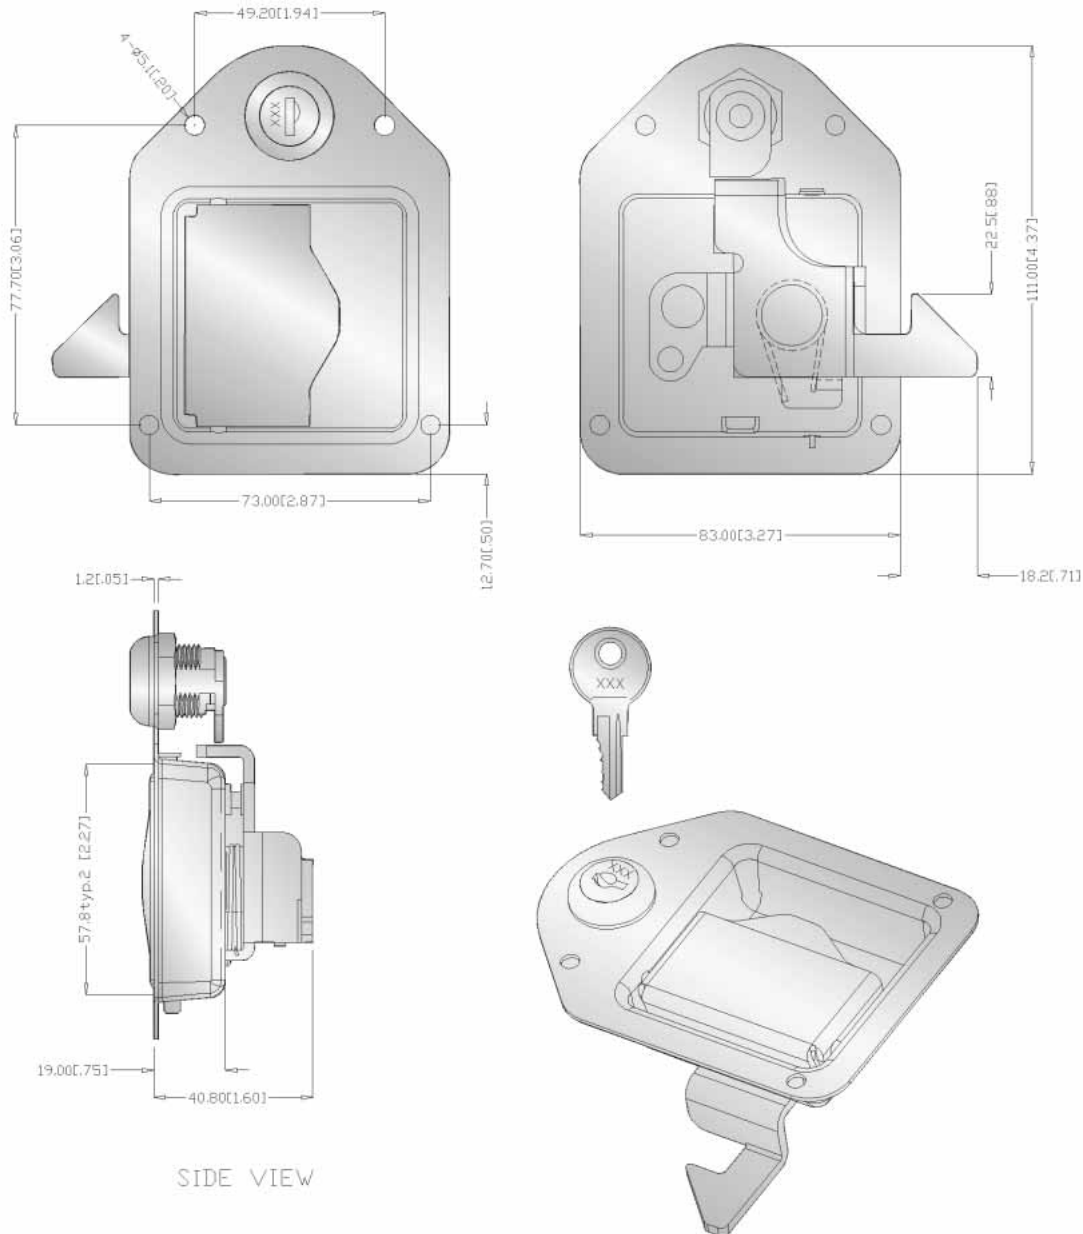

## PDL- 07222 Mini Paddle With Lock

- Polished stainless steel plate & pull handle
- Different size or fixing hole available to your specification
- with or without lock cylinder up to your request.
- Key code can be made interchangeable to your original code