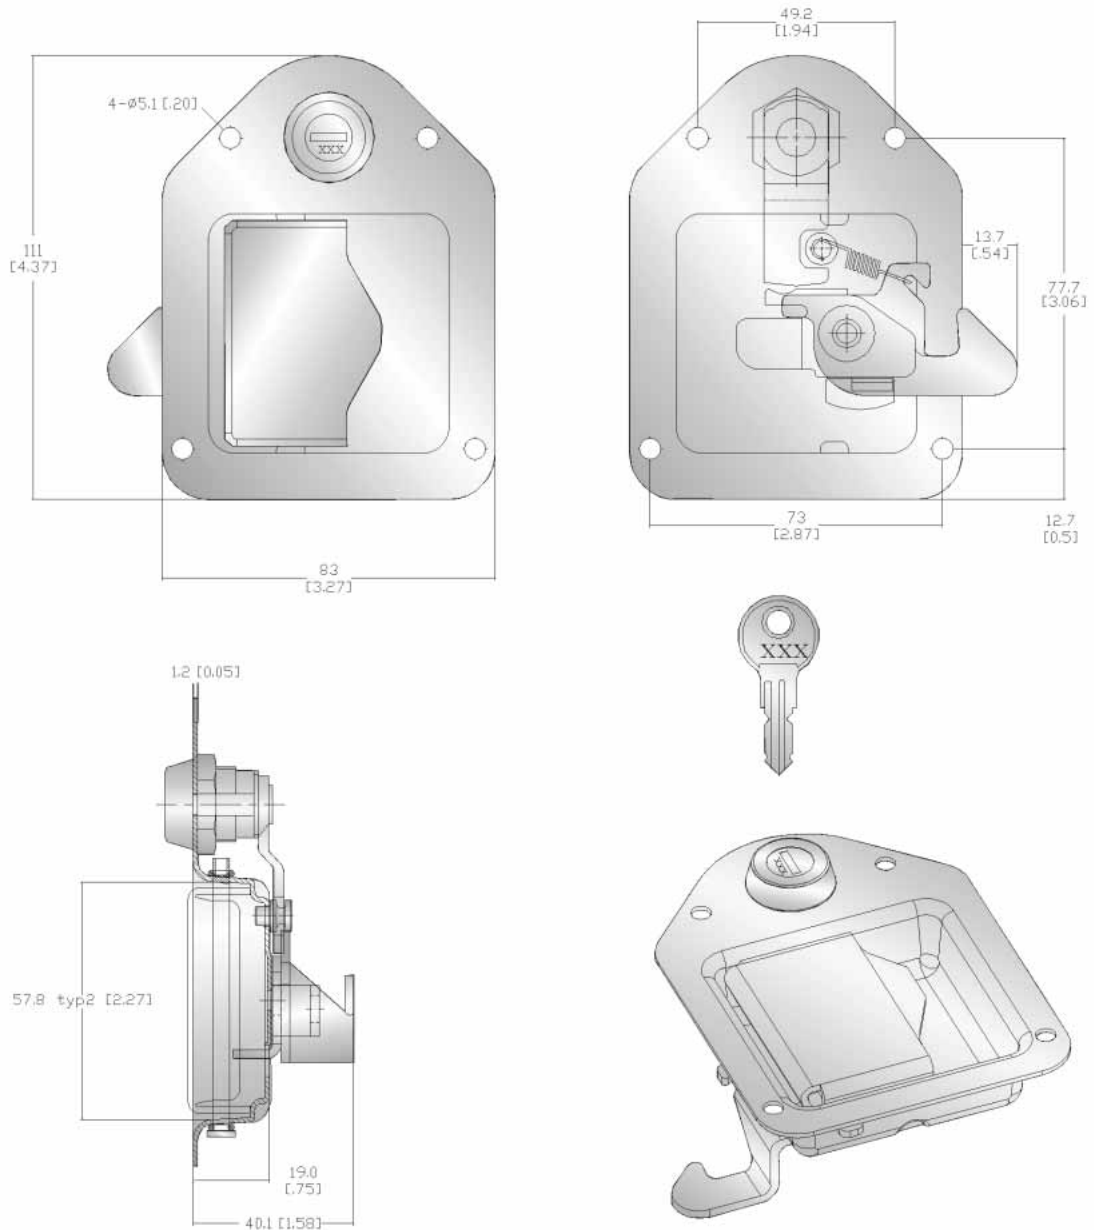

PDL- 07221 Mini Paddle Handle With Lock

SIDE VIEW

- Zinc plated or powder coating steel or
- Polished stainless steel plate
- Different size or fixing hole available to your specification
- with or without lock cylinder up to your request.
- Key code can be made interchangeable to your original code