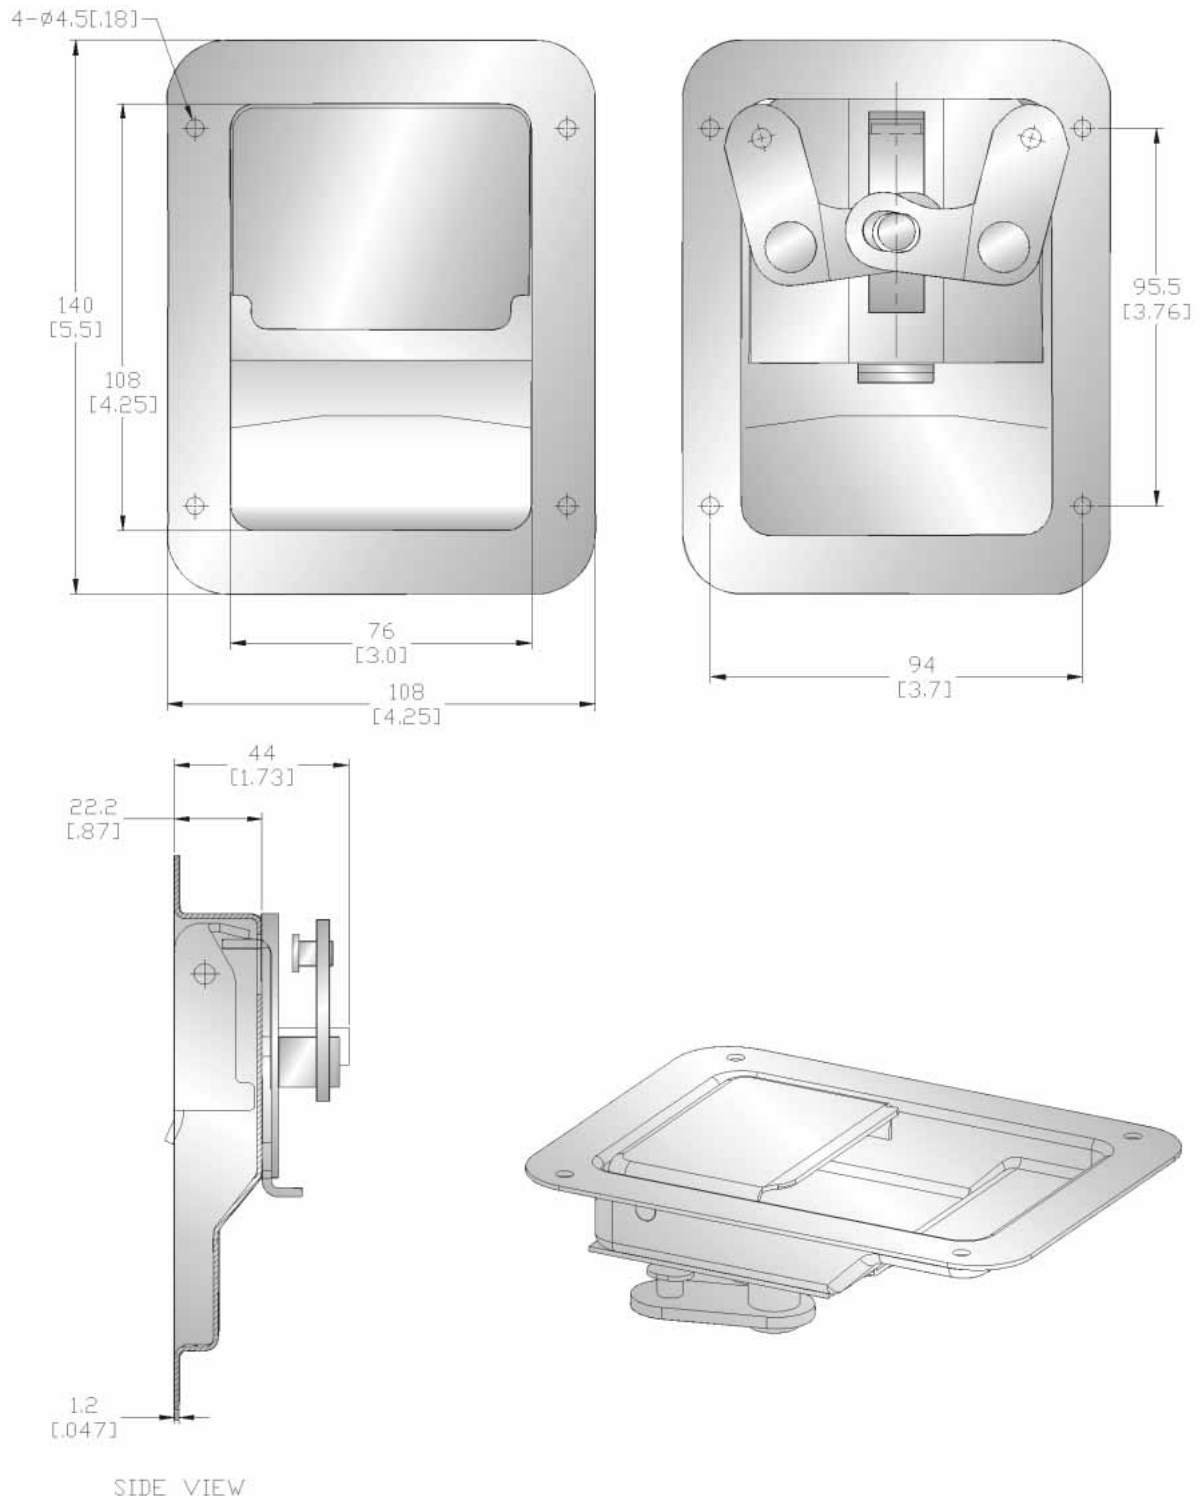

PDL- 07214 Square Paddle Handle Without Lock

- Zinc plated or powder coating steel or
- polished stainless steel plate
- Different size or fixing hole available to your specification
- with or without lock cylinder up to your request.
- Key code can be made interchangeable to your original code