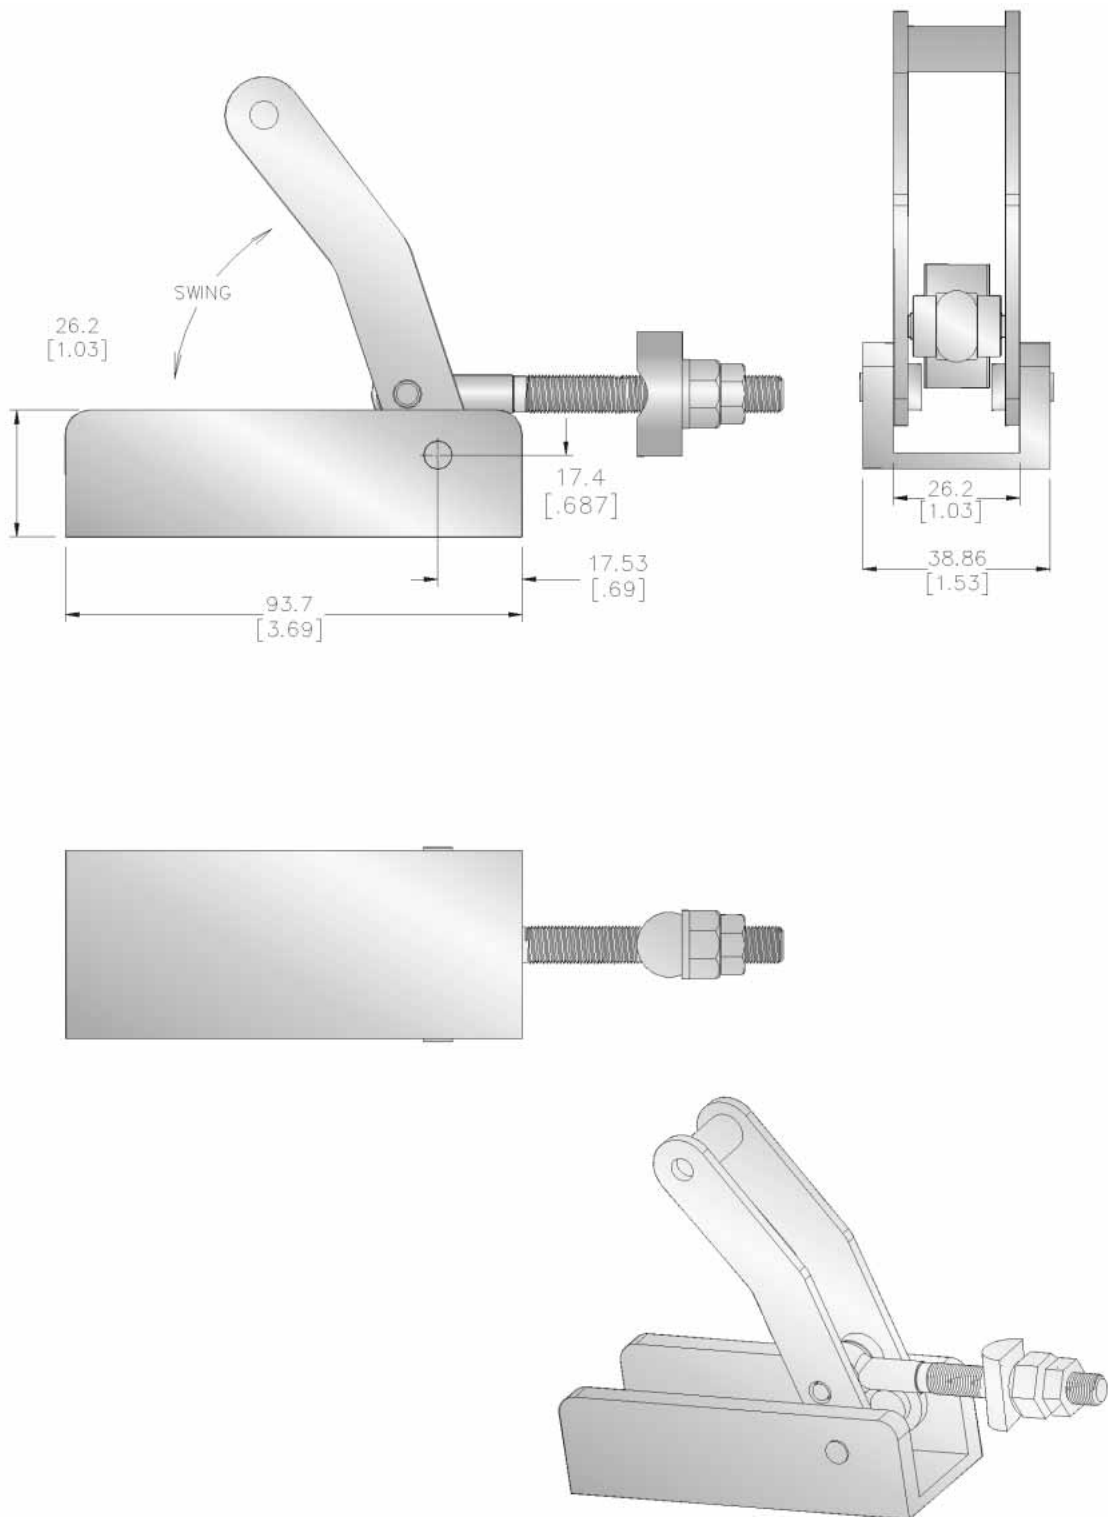

## LTH- 07010 CRC Container Latch

- 6061 T6 alum body
- Ss304 straight bolt
- Polishing finishes