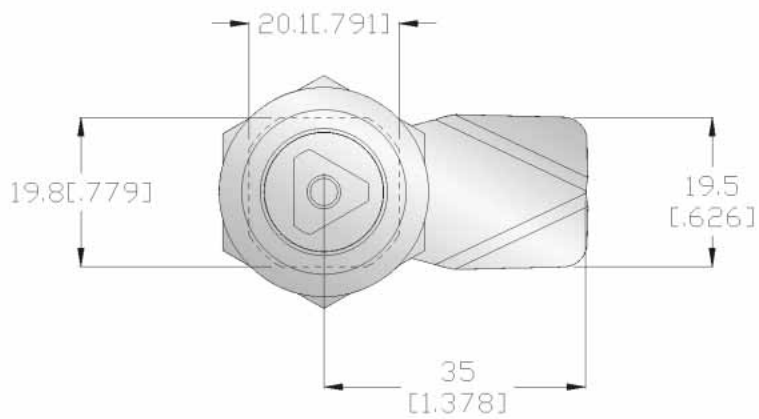

LTH- 07009 1/4 Turn Zinc Alloy Latch

- Quarter turn latch
- Zinc alloy housing, steel cam
- With rubber gasket, spring washer
- Zinc plated cam and housing, chrome plated head