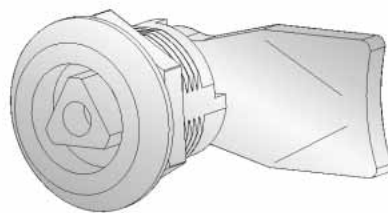

LTH- 07009 1/4 Turn Zinc Alloy Latch

- Quarter turn latch
- Zinc alloy housing, steel cam
- With rubber gasket, spring washer
- Zinc plated cam and housing, chrome plated head