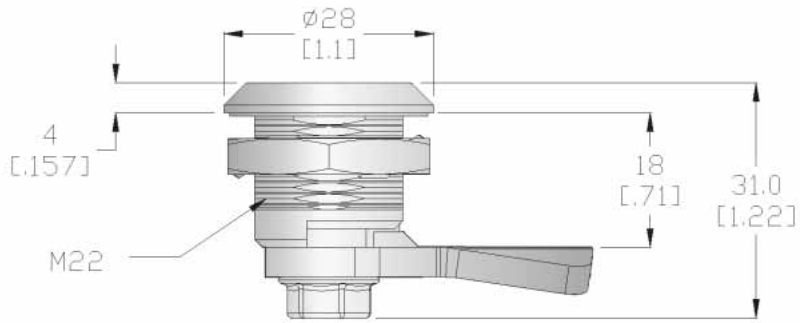

LTH- 07009 1/4 Turn Zinc Alloy Latch

- Quarter turn latch
- Zinc alloy housing, steel cam
- With rubber gasket, spring washer
- Zinc plated cam and housing, chrome plated head