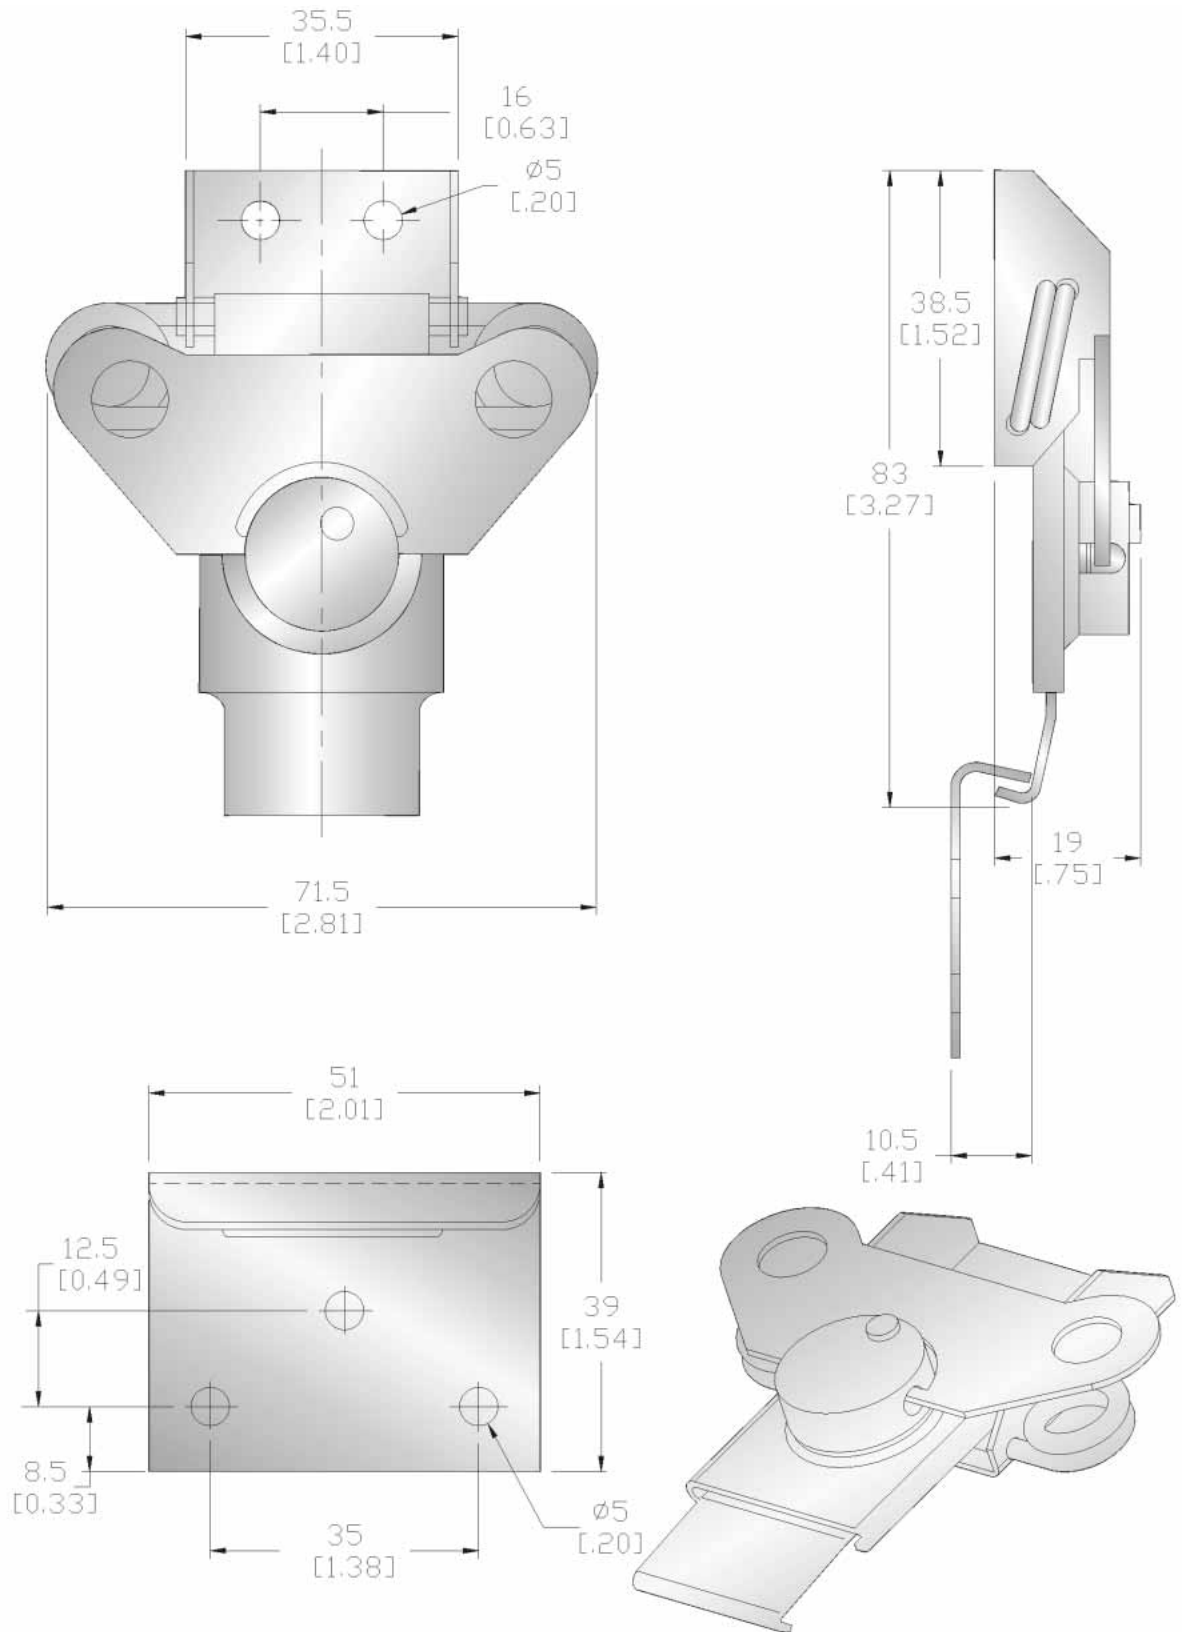

LTH- 07008 Butterfly Latch

- Stainless steel, steel, zinc material up to your request
- Polishing, zinc plated + black ED available