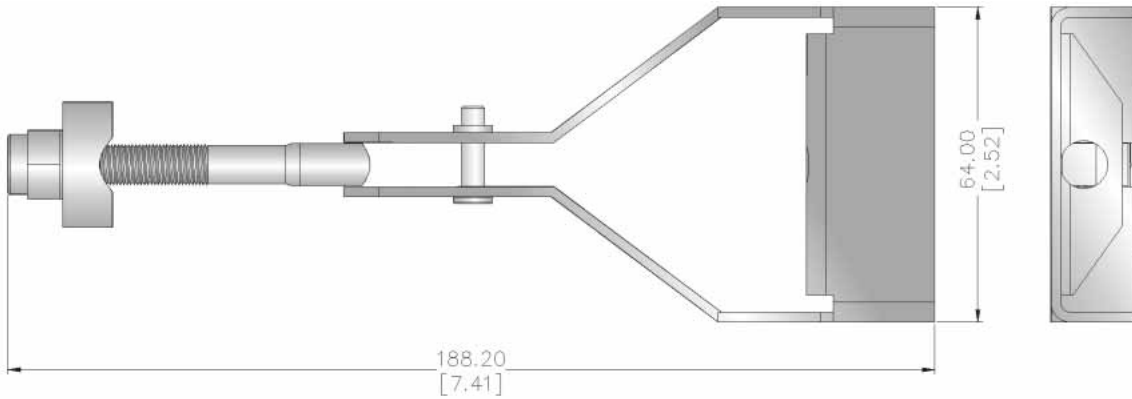

LTH- 07006 Straight Bolt Container Latch

- 177-PH heat treat handle