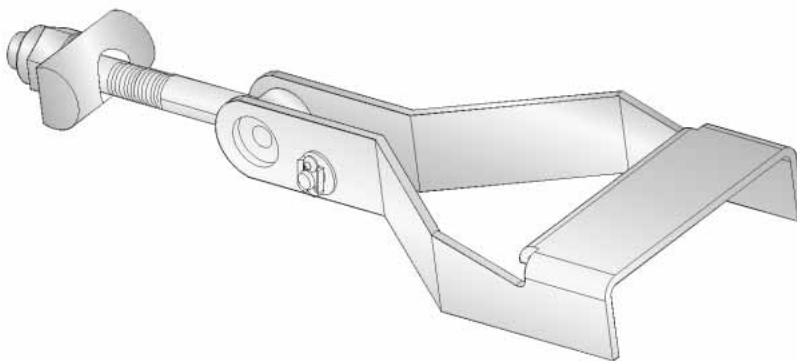

LTH- 07006 Straight Bolt Container Latch

- 177-PH heat treat handle