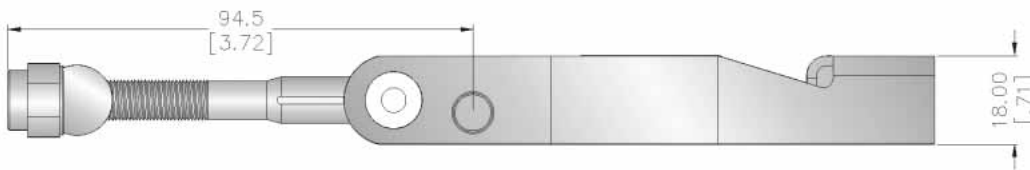

LTH- 07006 Straight Bolt Container Latch

- 177-PH heat treat handle