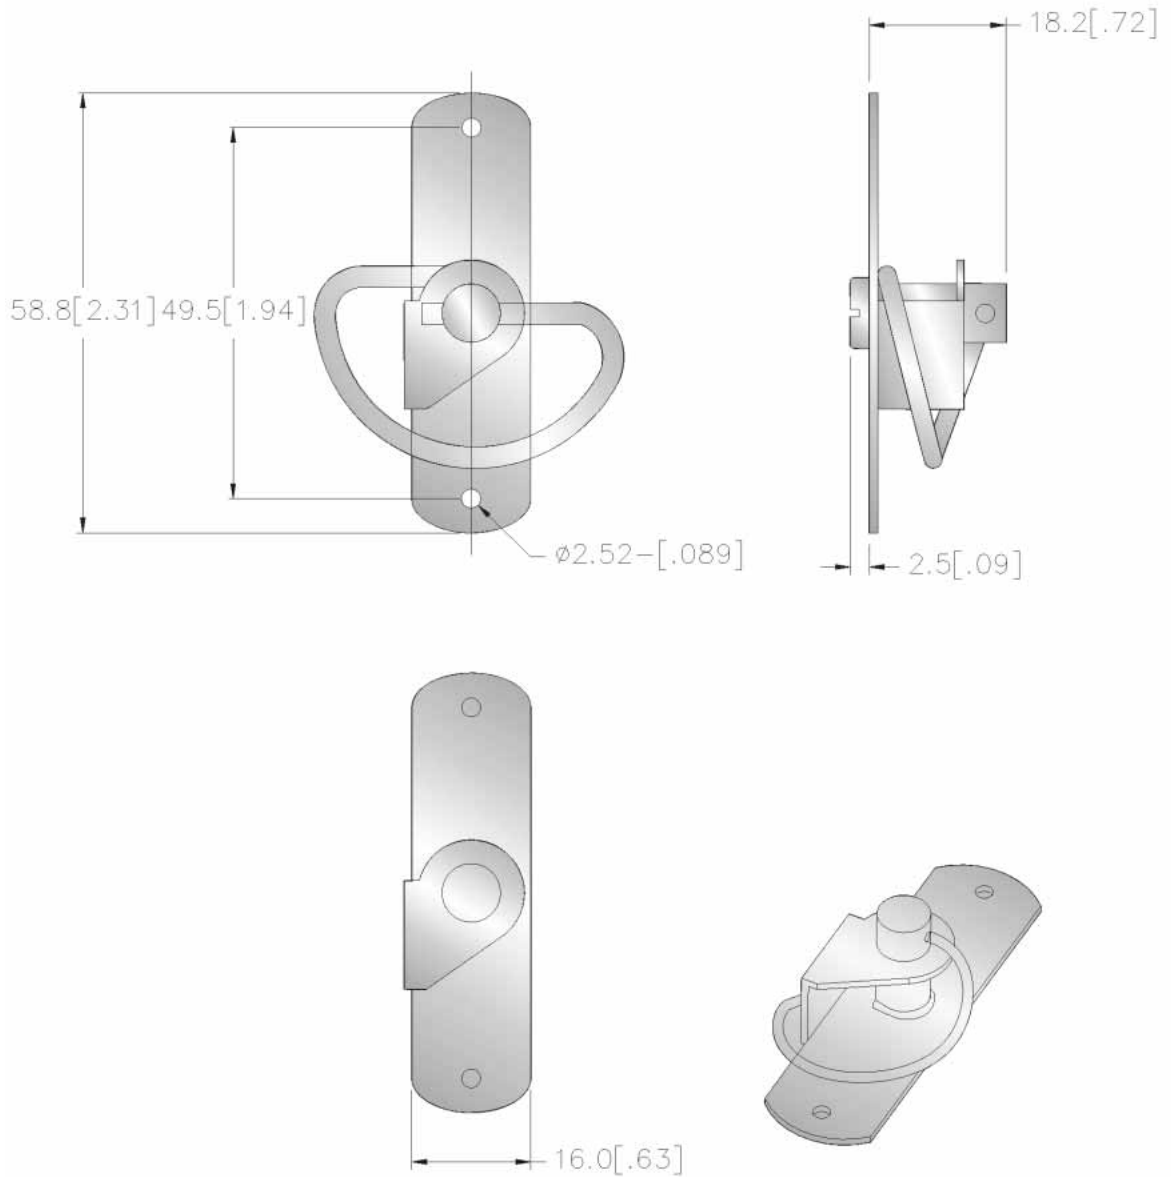

## LTH- 07002 1/4 Turn Wire Latch

- SS material
- Or Zinc plated steel