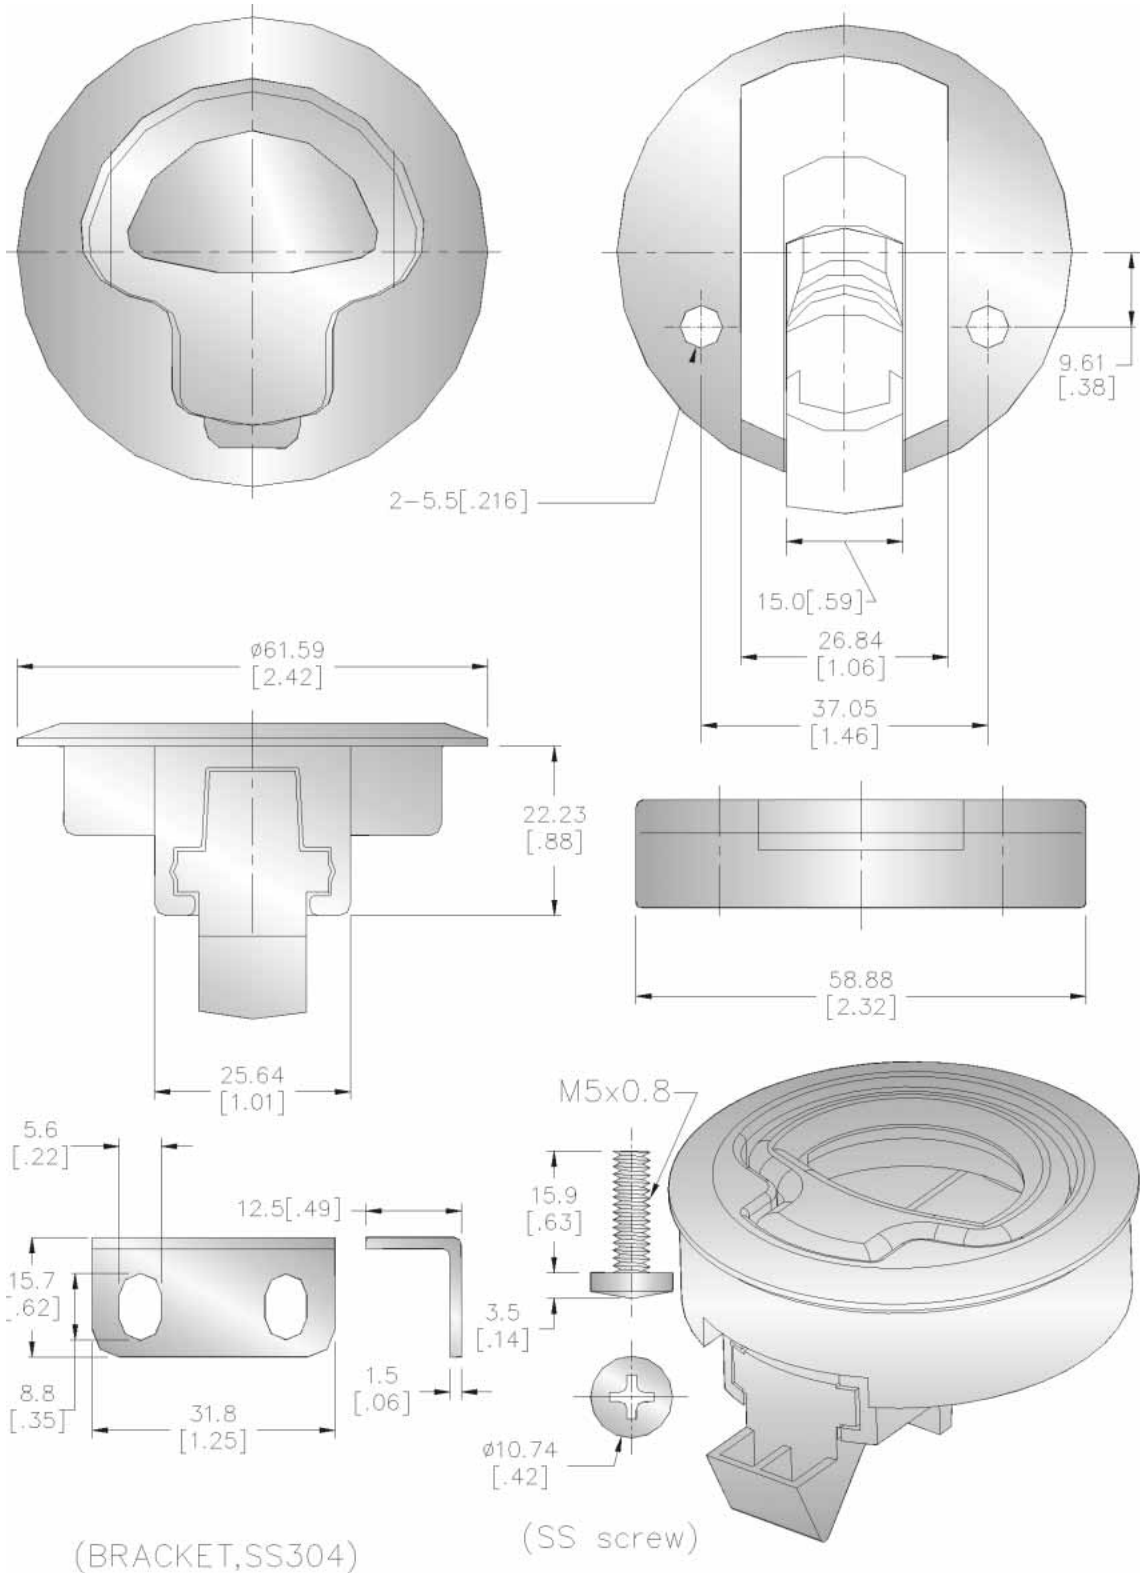

## LTH- 07001 Plastic Latch

- Made from high strength ABS plastic
- Stainless steel screw & bracket
- Solid & rigid function