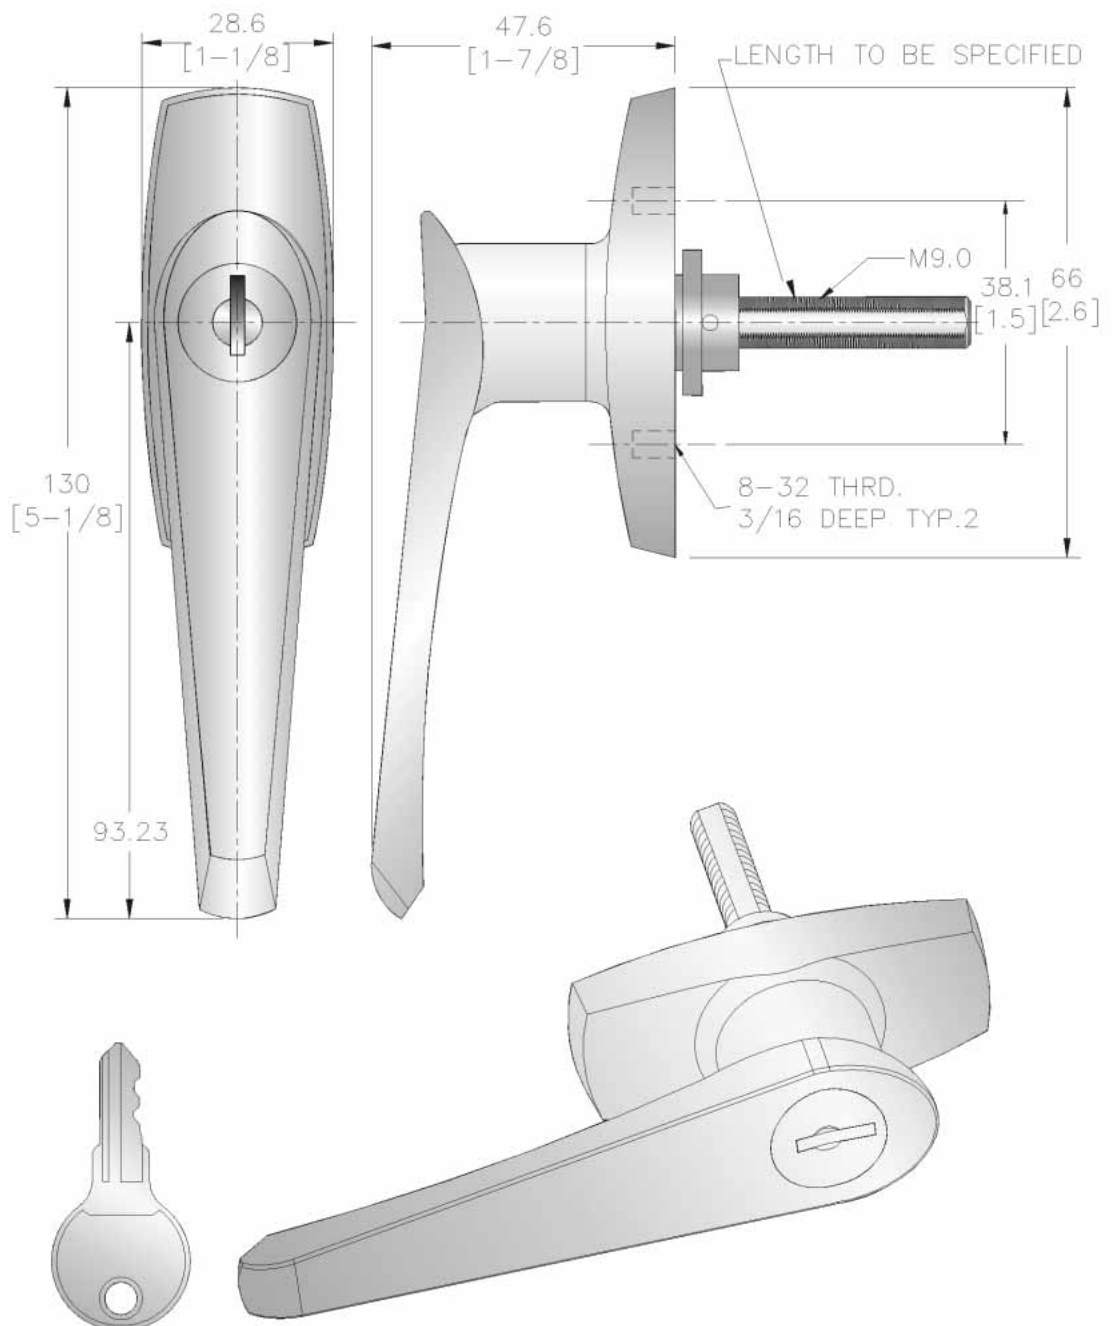

HDL- 07551 L-Handle Lock

- High strength zinc alloy
- Polished bright chrome
- 5 wafer disc lock for more than 200 key codes
- Accessories attached