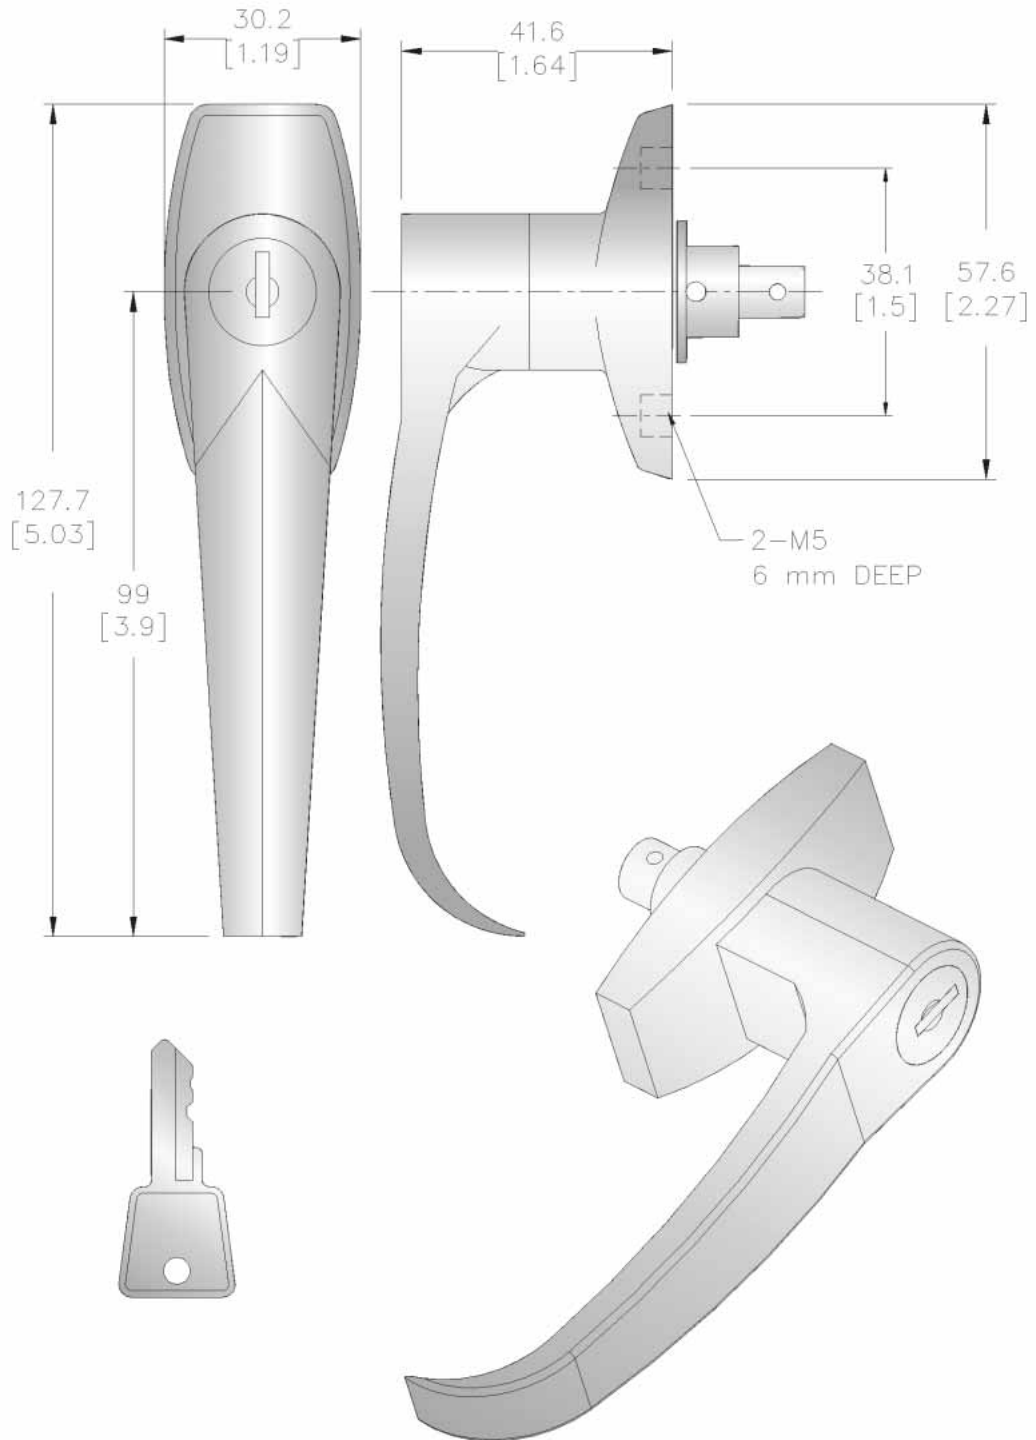

## HDL- 07553 L-Handle Lock

- High strength zinc alloy
- Polished bright chrome
- 5 wafer disc lock for more than 200 key codes
- Accessories attached