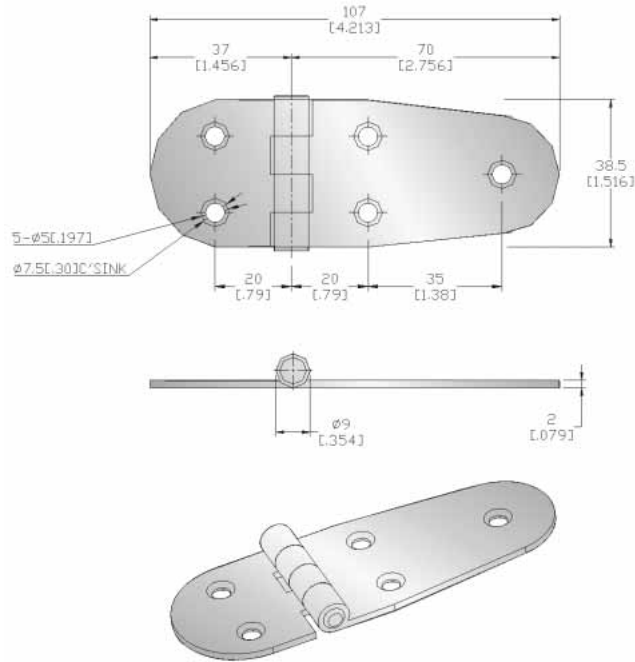

HNG- 08023 SS Hinge

- Stainless steel material
- For Boat building use
- Finishes: polishing

HNG- 08025 SS Hinge

- Stainless steel material
- For boat building use
- Finishes: polishing