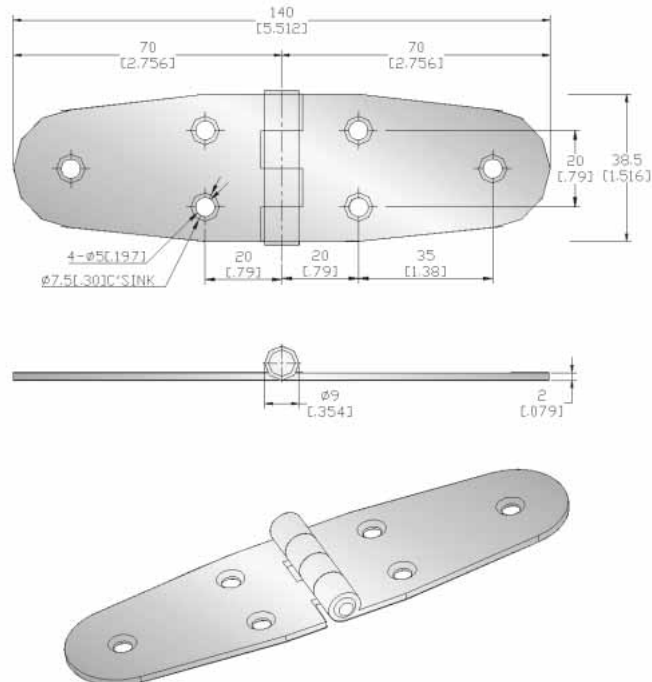

HNG- 08023 SS Hinge

- Stainless steel material
- For Boat building use
- Finishes: polishing

HNG- 08025 SS Hinge

- Stainless steel material
- For boat building use
- Finishes: polishing