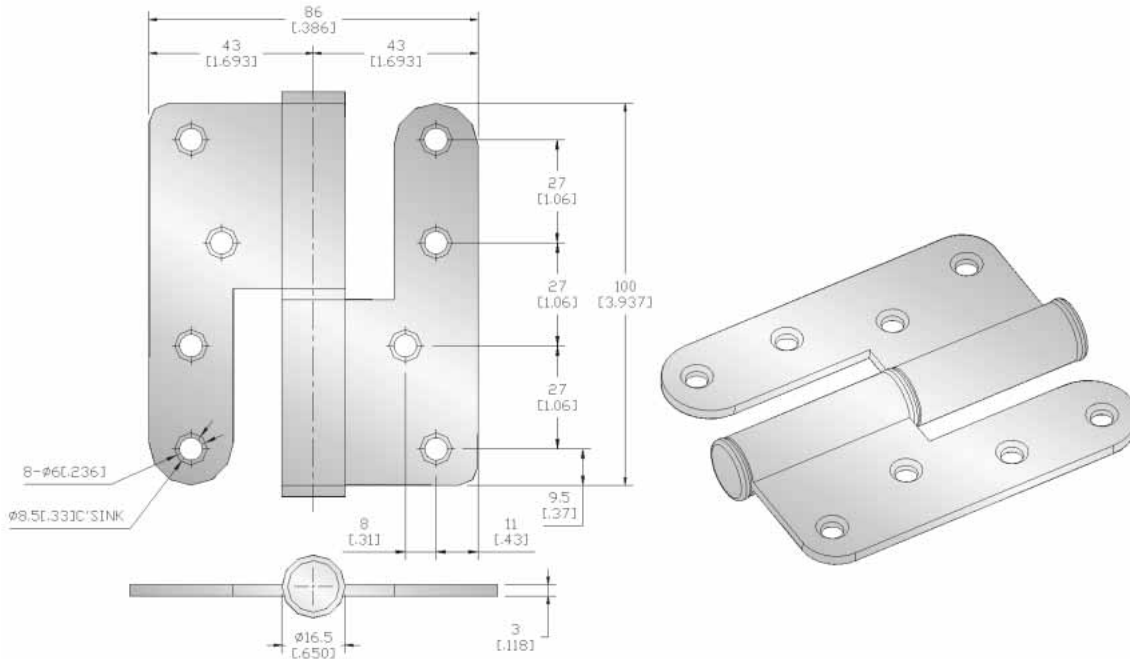

HNG- 08022 SS Hinge

- Stainless steel material
- With washer round corner
- Finishes: Sand-blast

HNG- 08024 SS Hinge

- Stainless steel material
- With washer round corner
- Finishes: Sand-blast