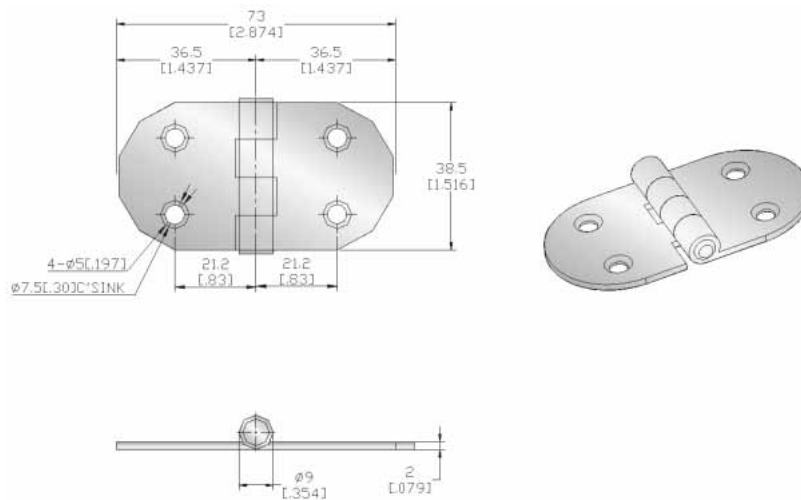

HNG- 08022 SS Hinge

- Stainless steel material
- With washer round corner
- Finishes: Sand-blast

HNG- 08024 SS Hinge

- Stainless steel material
- With washer round corner
- Finishes: Sand-blast