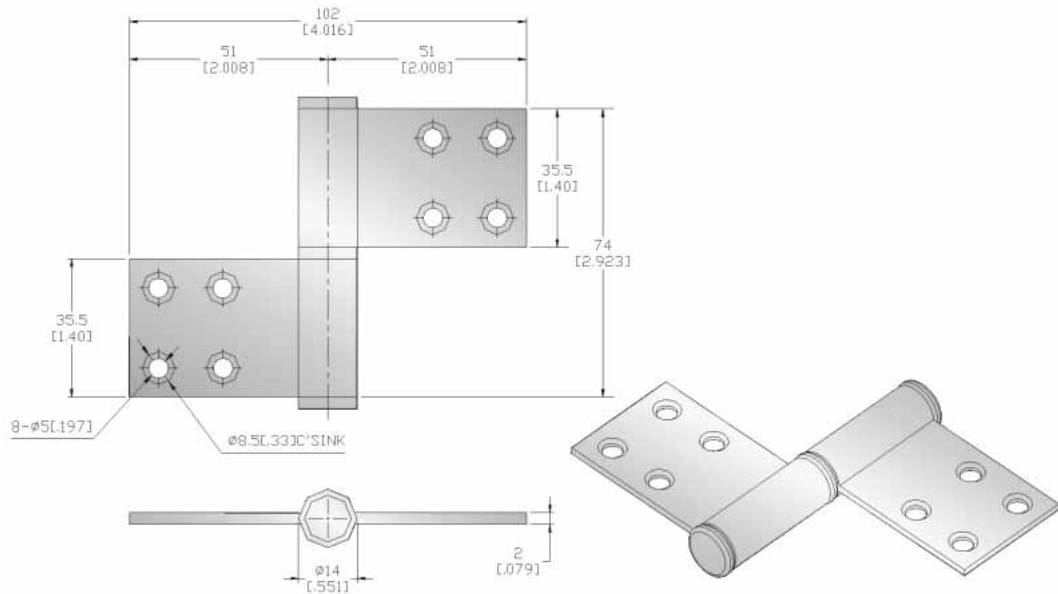

## HNG- 08020 Steel Hinge

- Steel material
- For plastic steel door use
- Nickle plated

## HNG- 08021 SS Hinge

- Stainless steel material
- Golden plated or bright chrome or polishing optional