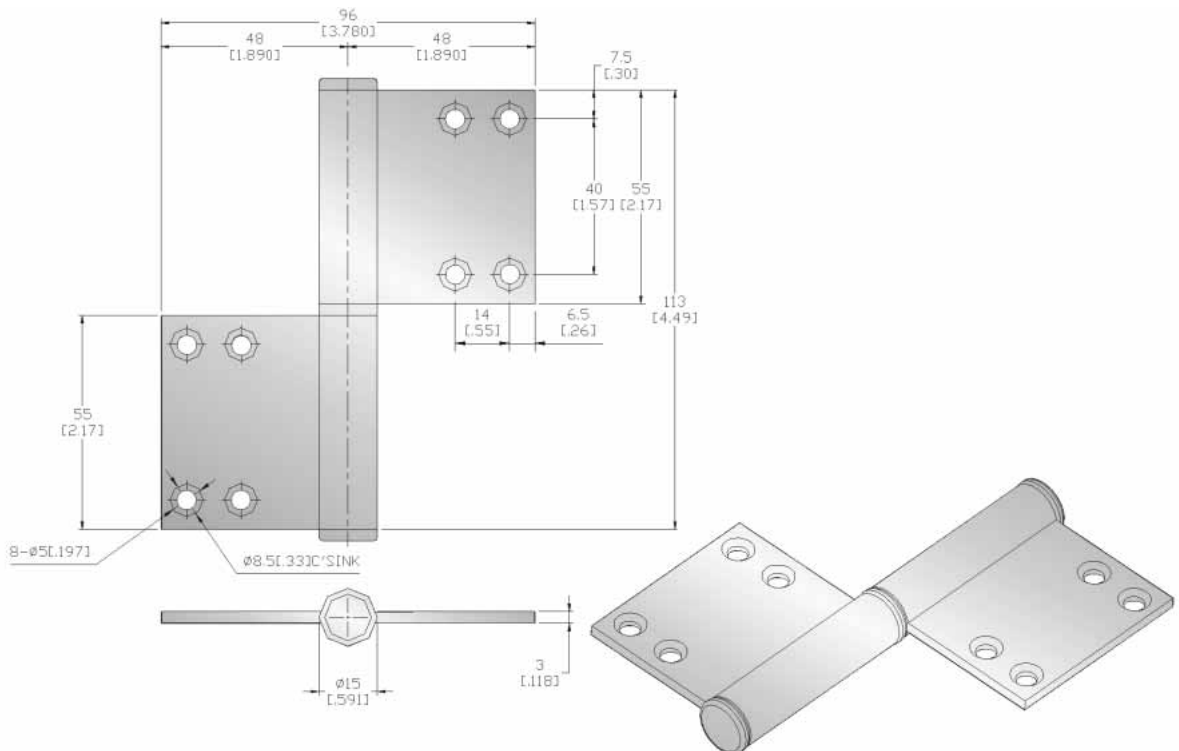

## HNG- 08020 Steel Hinge

- Steel material
- For plastic steel door use
- Nickle plated

## HNG- 08021 SS Hinge

- Stainless steel material
- Golden plated or bright chrome or polishing optional