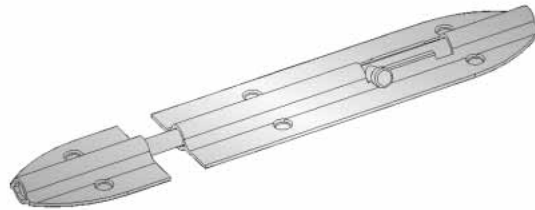

## HNG- 08018 Steel Hinge

- Material: Steel
- Finishes: Sand-blasted or polishing
- 3 dimensions available

## HNG- 08019 Steel Hinge

- Single action spring loaded
- Material: steel
- Finishes: Bright bronze or bright chrome plating