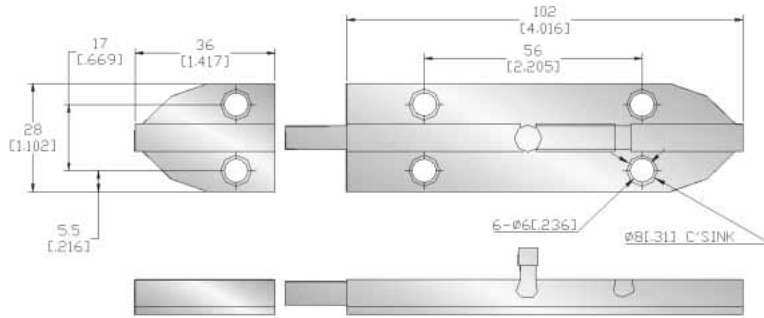

## HNG- 08018 Steel Hinge

- Material: Steel
- Finishes: Sand-blasted or polishing
- 3 dimensions available

## HNG- 08019 Steel Hinge

- Single action spring loaded
- Material: steel
- Finishes: Bright bronze or bright chrome plating