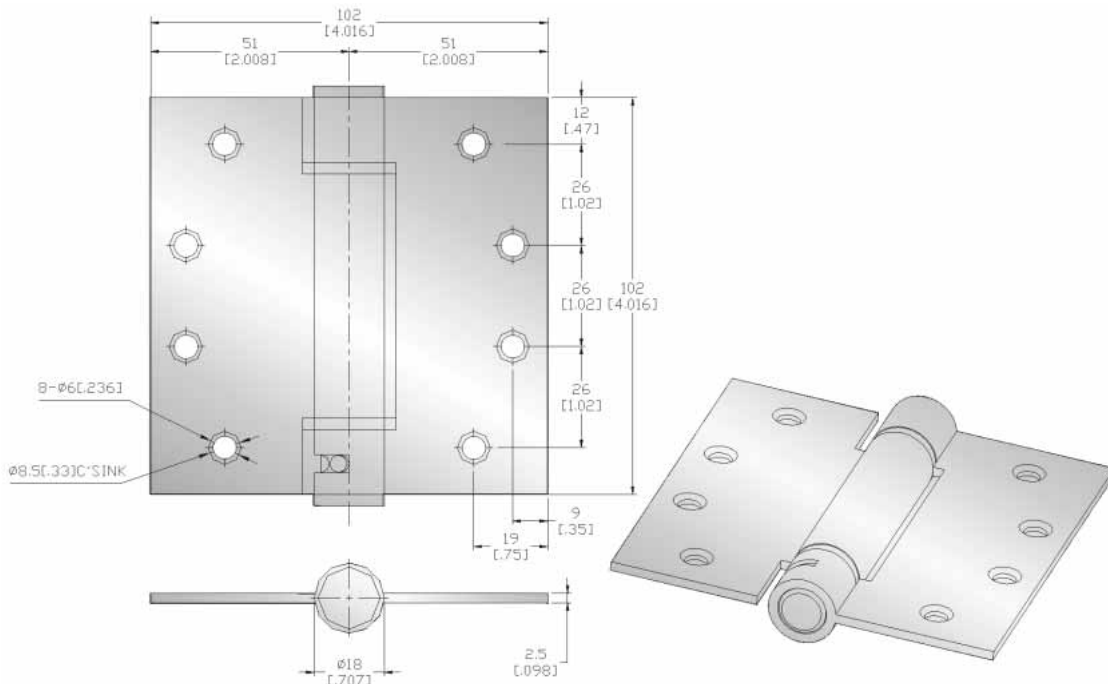

## HNG- 08018 Steel Hinge

- Material: Steel
- Finishes: Sand-blasted or polishing
- 3 dimensions available

## HNG- 08019 Steel Hinge

- Single action spring loaded
- Material: steel
- Finishes: Bright bronze or bright chrome plating