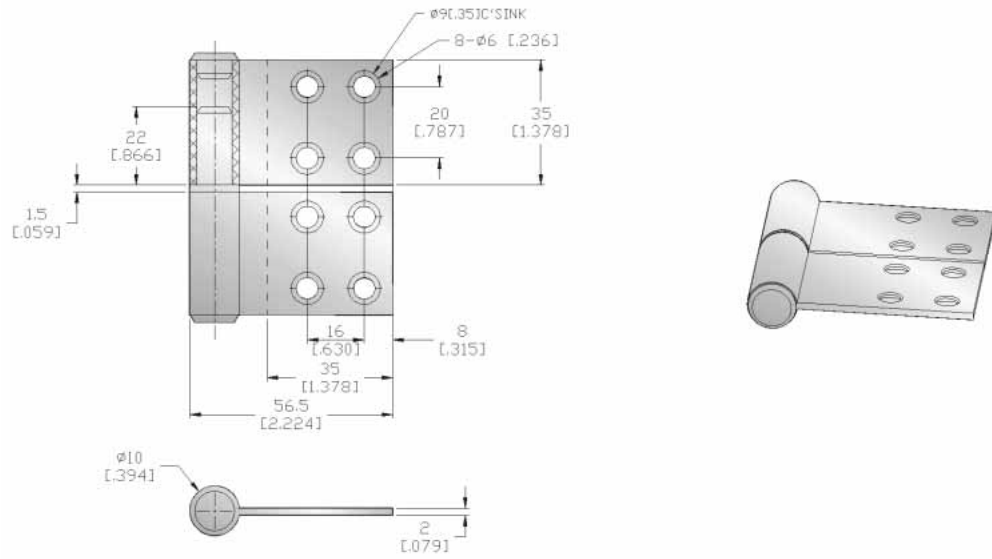

HNG- 08016 SS Hinge

- Stainless steel material
- Finish: polishing

HNG- 08017 SS Hinge

- Stainless steel material
- Finish: polishing