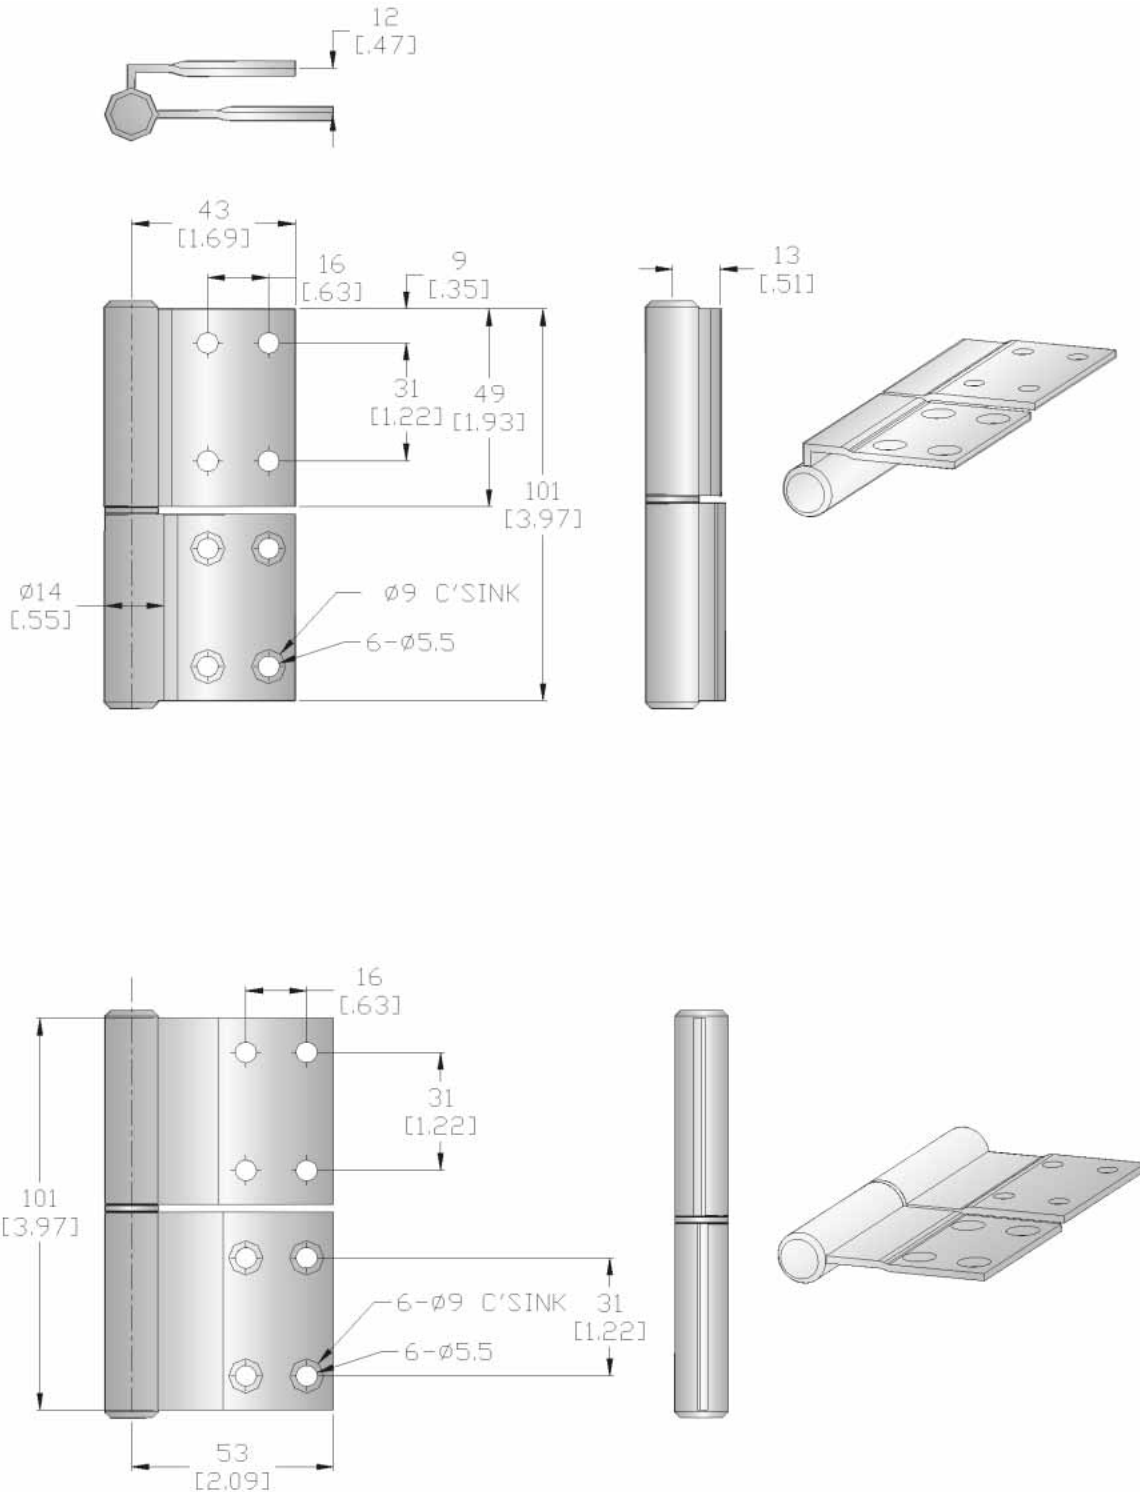

## HNG- 08012 SS Hinge

- Stainless steel material
- Polishing finishes