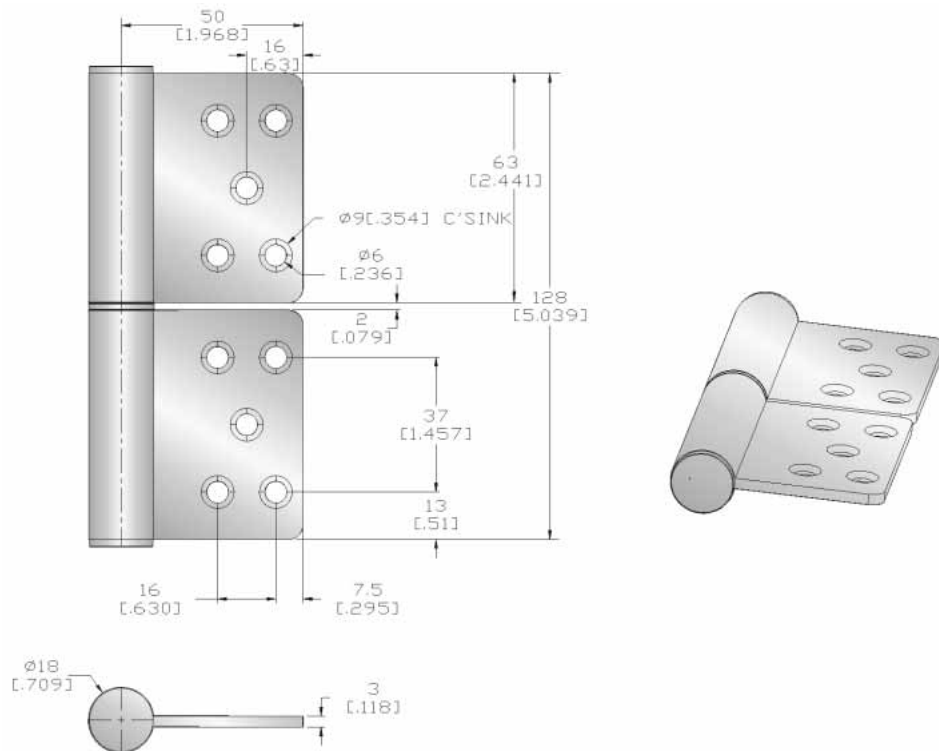

## HNG- 08008 SS Butt Hinge

- SS 304 Material

## HNG- 08011 SS Hinge

- Stainless steel material
- Polishing finishes