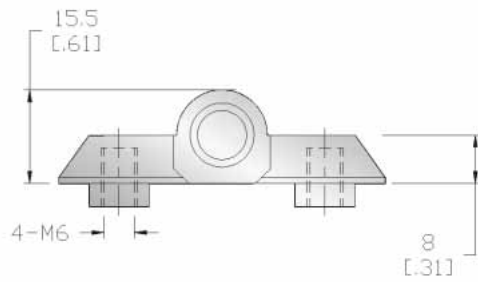

HNG- 08001 Casting SS Hinge

- Vandal proof high strength design
- Stainless Steel 316
- Casting, polishing
- With right & left assembly