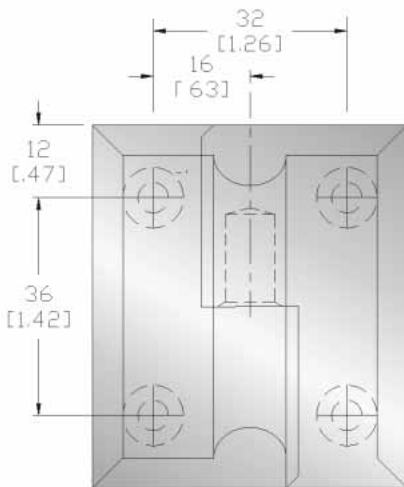

HNG- 08001 Casting SS Hinge

- Vandal proof high strength design
- Stainless Steel 316
- Casting, polishing
- With right & left assembly