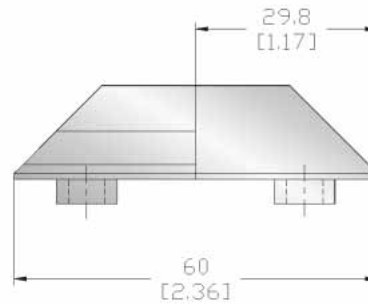

HNG- 08001 Casting SS Hinge

- Vandal proof high strength design
- Stainless Steel 316
- Casting, polishing
- With right & left assembly