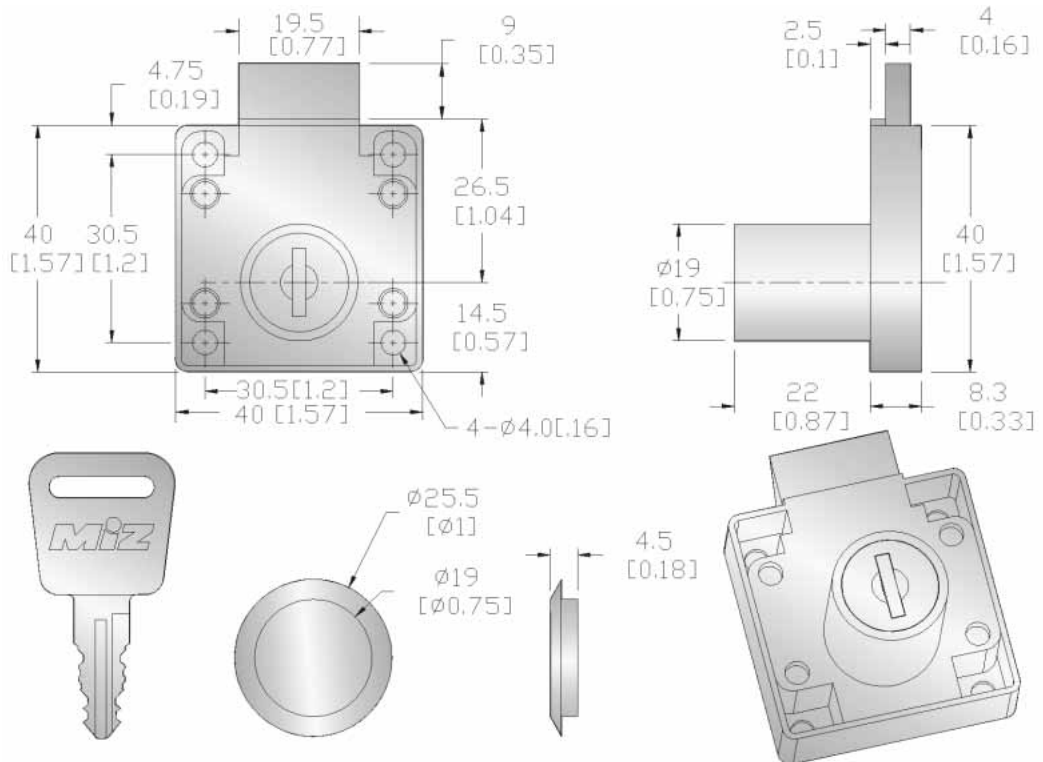

## FL- 6105 Square Drawer Lock With Double Plier Hook

- Zinc alloy material, Brass keys
- 200 key codes available
- Bright chrome plating
- Single or double bitted keys available

## FL- 6106 Square Drawer Lock

- Zinc alloy material, Brass keys
- 200 key codes available
- Bright chrome plating
- Single or double bitted keys available