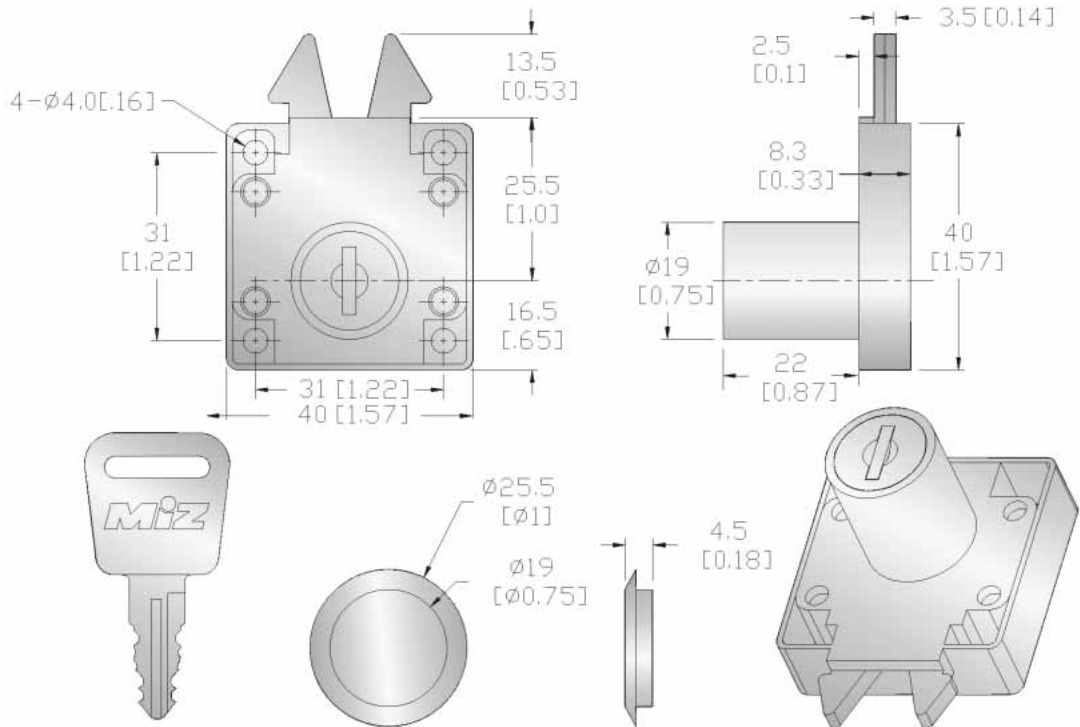

## FL- 6105 Square Drawer Lock With Double Plier Hook

- Zinc alloy material, Brass keys
- 200 key codes available
- Bright chrome plating
- Single or double bitted keys available

## FL- 6106 Square Drawer Lock

- Zinc alloy material, Brass keys
- 200 key codes available
- Bright chrome plating
- Single or double bitted keys available