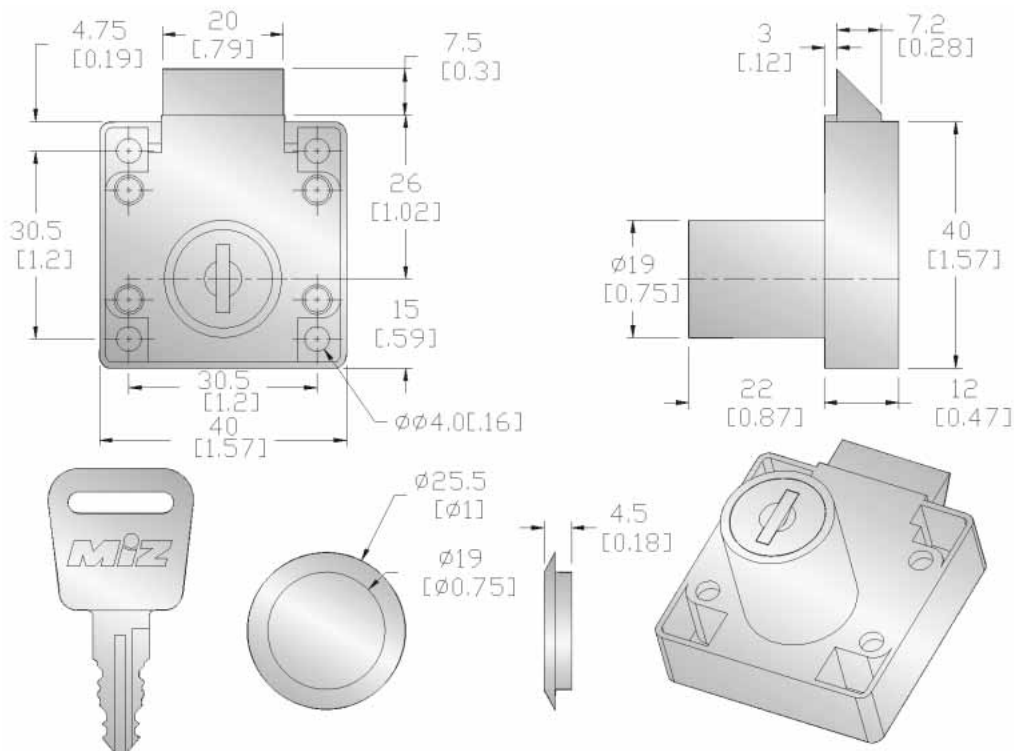

FL- 6103 Square Drawer Lock

- Zinc alloy material, Brass keys
- 200 key codes available
- Bright chrome plating
- Single or double bitted keys available

FL- 6104 Square Drawer Lock

- Zinc alloy material, Brass keys
- 200 key codes available
- Bright chrome plating
- Single or double bitted keys available