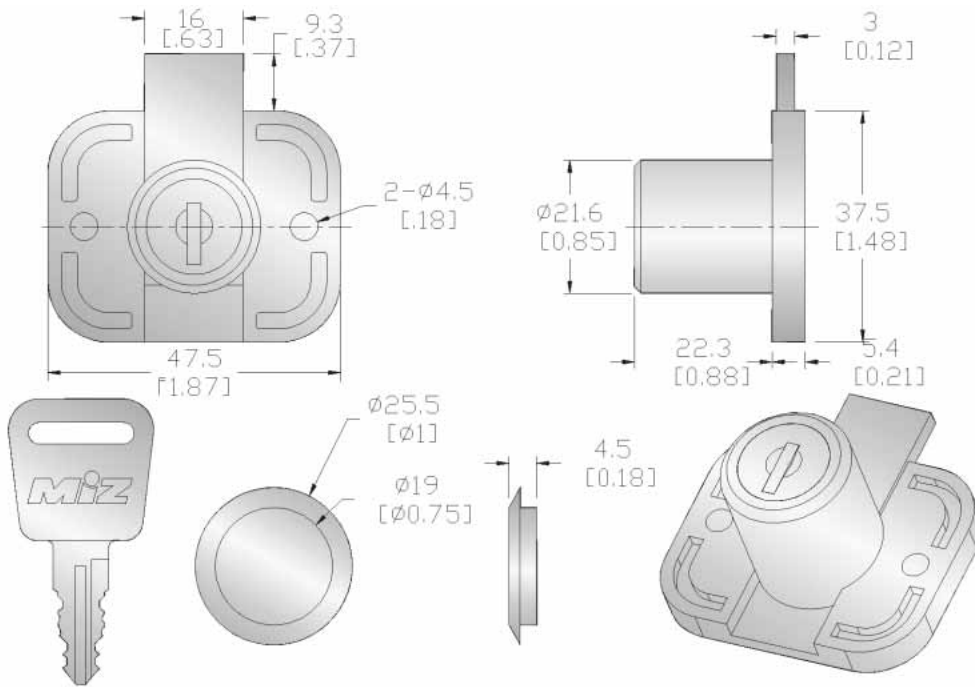

FL- 6103 Square Drawer Lock

- Zinc alloy material, Brass keys
- 200 key codes available
- Bright chrome plating
- Single or double bitted keys available

FL- 6104 Square Drawer Lock

- Zinc alloy material, Brass keys
- 200 key codes available
- Bright chrome plating
- Single or double bitted keys available