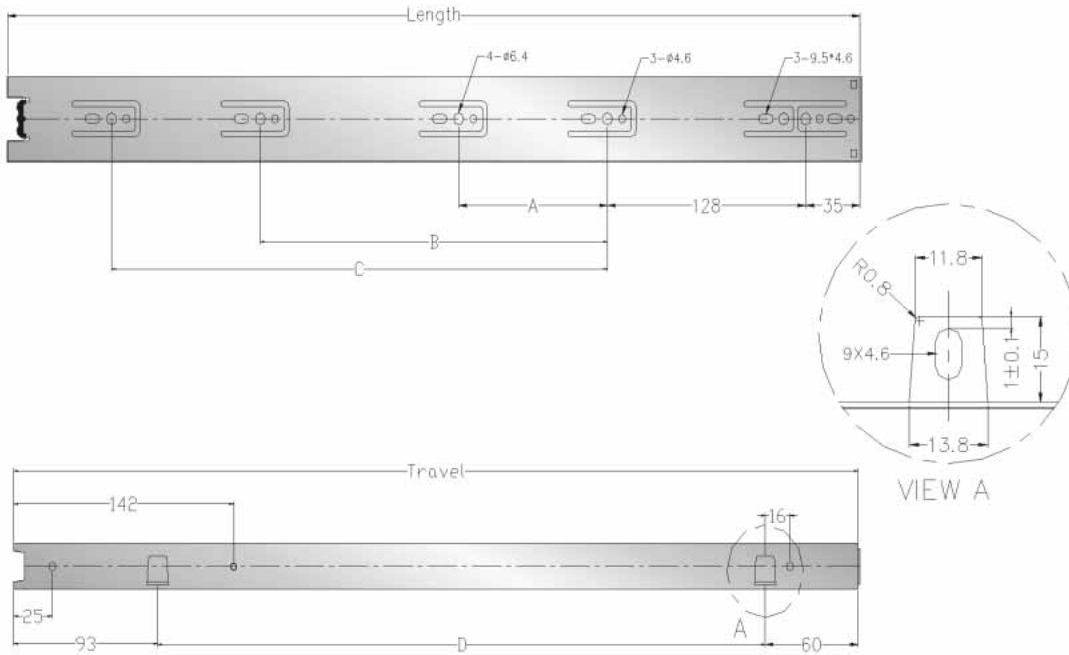

SLD- 4605 45mm Full Extension Drawer Slide

SIZE	LENGTH	TRAVEL	A	B	C	D
12	300	305	96.0	-	-	175.0
14	350	356	96.0	-	-	225.0
16	400	406	96.0	192.0	-	275.0
18	450	457	96.0	224.0	-	292.0
20	500	508	96.0	288.0	-	342.0
22	550	559	96.0	224.0	320.0	392.0
24	600	610	96.0	224.0	320.0	442.0

- Bottom mount
- 27.0mm Plus 0.2mm height
- Load rating of 100LB Class
- Telescoping mounting on precision steel ball bearings
- Secured mounting brackets design for quick installation
- 1" over Travel
- Zinc, black or yellow chromate plated