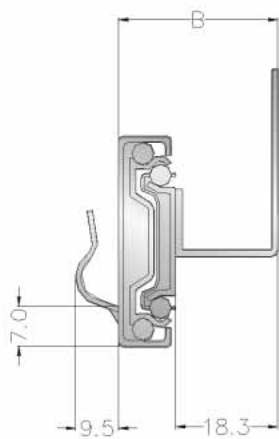

## SLD- 4604 45mm Wire Basket Slide

SIZE	LENGTH	TRAVEL	A	B
14	350	356	228	31.5 33.5 35.5
16	350	406	278	
18	450	457	328	
20	500	508	378	
22	550	559	378	

- Side mount
- Load rating of 100LB class.
- Hold-out feature for positive out stop
- 1" over travel
- Zinc, black or yellow chromate plated