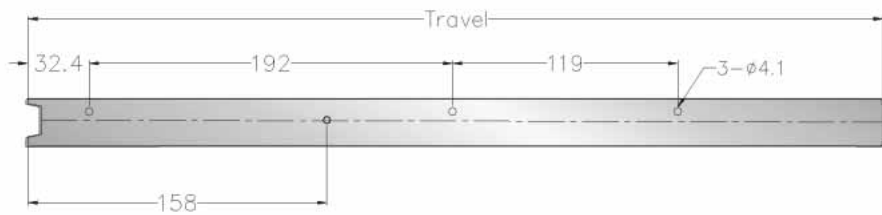

## SLD- 4604 45mm Wire Basket Slide

SIZE	LENGTH	TRAVEL	A	B
14	350	356	228	31.5 33.5 35.5
16	350	406	278	
18	450	457	328	
20	500	508	378	
22	550	559	378	

- Side mount
- Load rating of 100LB class.
- Hold-out feature for positive out stop
- 1" over travel
- Zinc, black or yellow chromate plated