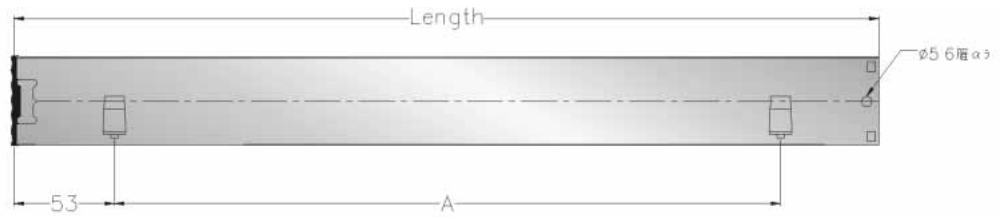

## SLD- 4604 45mm Wire Basket Slide

SIZE	LENGTH	TRAVEL	A	B
14	350	356	228	31.5 33.5 35.5
16	350	406	278	
18	450	457	328	
20	500	508	378	
22	550	559	378	

- Side mount
- Load rating of 100LB class.
- Hold-out feature for positive out stop
- 1" over travel
- Zinc, black or yellow chromate plated