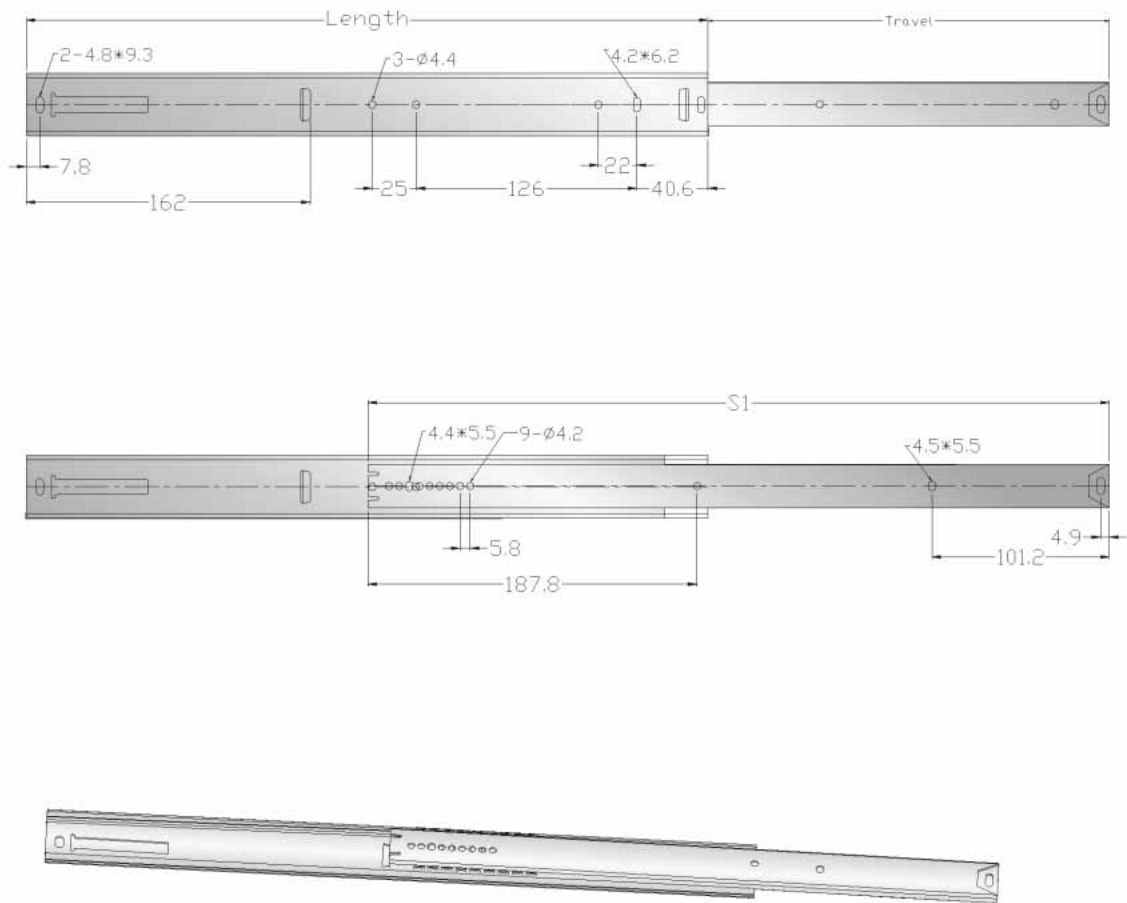

## SLD- 3501 35mm Center Mount Drawer Slide

SIZE	LENGTH	SI	TRAVEL
12	327	321	216
14	378	372	267
16	429	423	305
18	479	473	318
20	530	524	368
22	581	575	419
24	632	626	445
26	683	677	495

- Mount under drawer, 10.0mm height
- Load rating of 25 pound Class
- For limited side Clearance applications
- Friction disconnect for length adjustment
- Zinc or black plating available