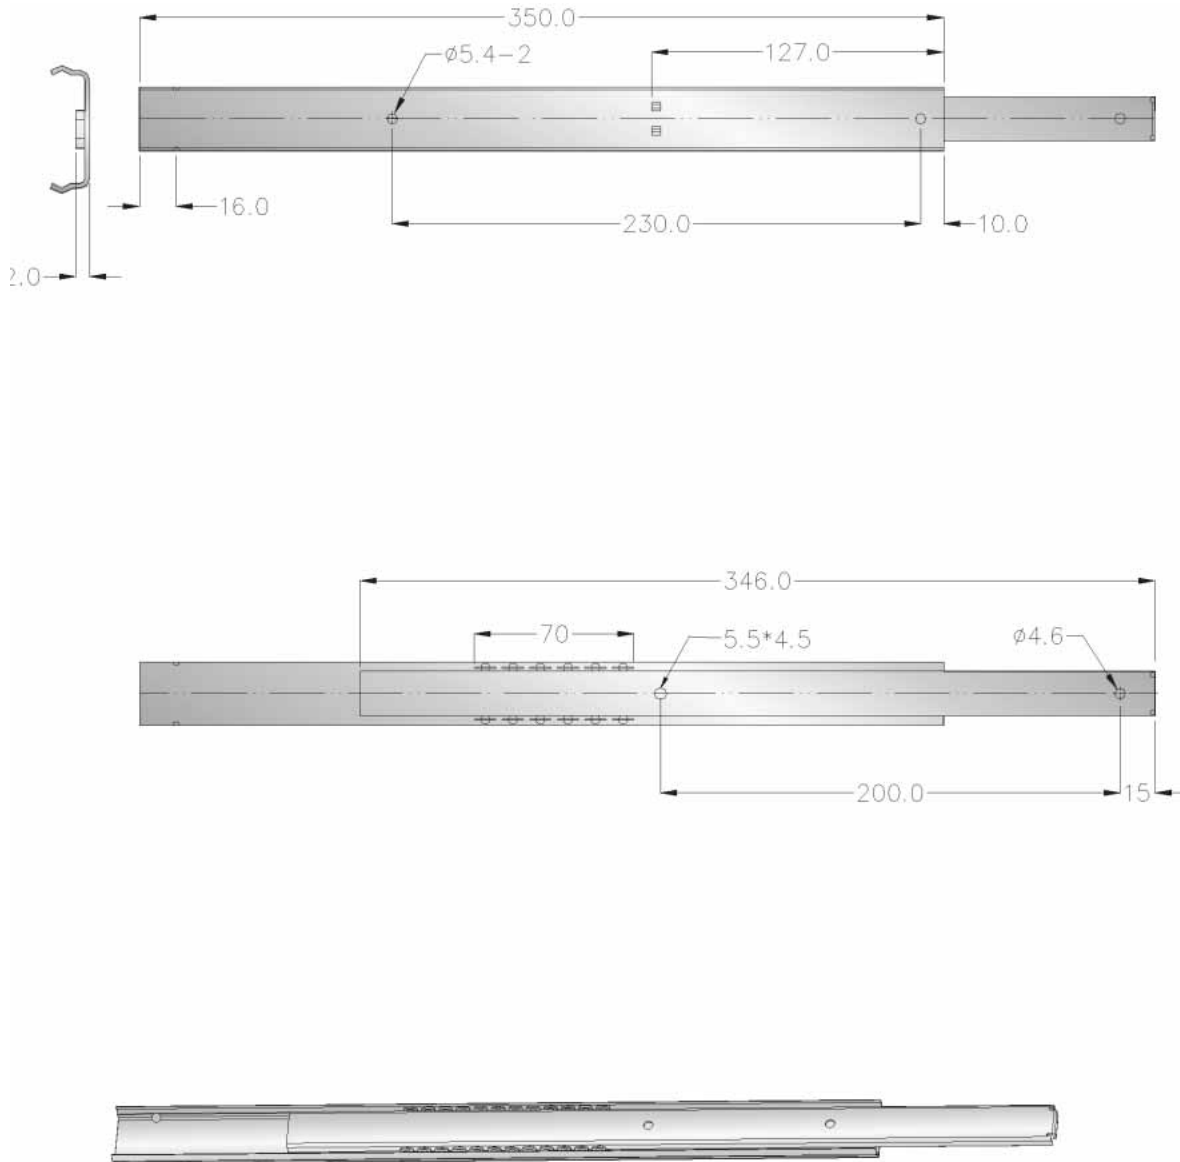

SLD- 2707 77mm Drawer Slide

- Loading 25Kgs
- Galvanized Steel or cold Steel optional
- Zinc Plated and black zinc plated available