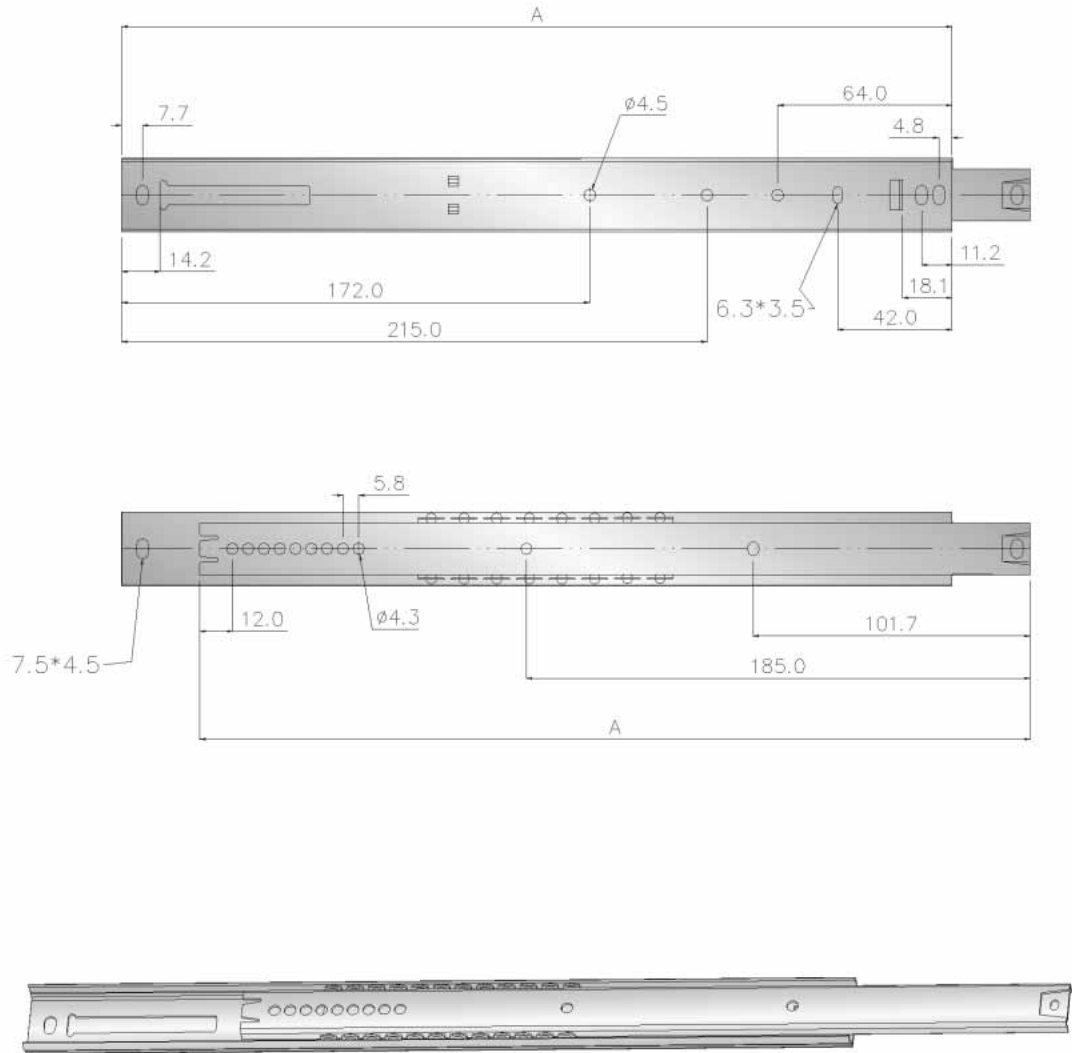

SLD- 2706 27mm Center Mount Drawer Slide

SIZE	A	TRAVEL
12	305	246
14	356	296
16	406	346
18	457	396
20	508	446

- Center mount
- Loading 25Kgs
- Galvanized Steel or cold Steel optional
- Zinc plated or black zinc plated available