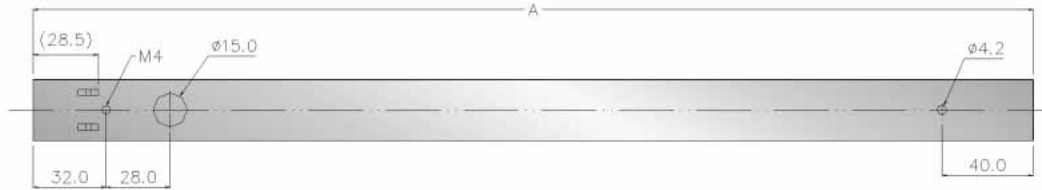

SLD- 2705 27mm Full Extension Drawer Slide

A	B	C	D	E	F
278	64				
310	64		64		
342	64	32			32
374	64	32		96	32
406	64	32		96	32
438	64	32	64	96	32
470	64	32	64	96	32

- Side Mount
- Loading 25Kgs
- Galvanized Steel or cold Steel optional
- Zinc Plated and black zinc plated available