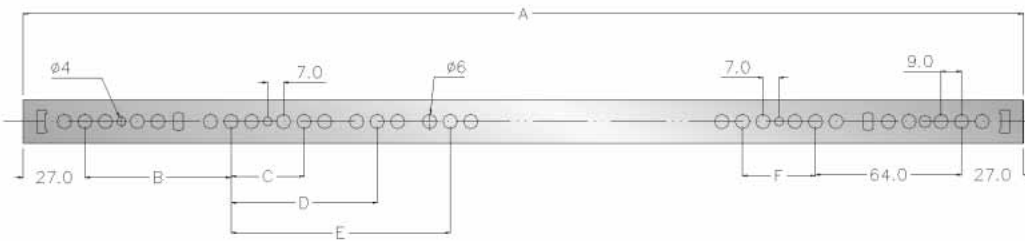

SLD- 2705 27mm Full Extension Drawer Slide

A	B	C	D	E	F
278	64				
310	64		64		
342	64	32			32
374	64	32		96	32
406	64	32		96	32
438	64	32	64	96	32
470	64	32	64	96	32

- Side Mount
- Loading 25Kgs
- Galvanized Steel or cold Steel optional
- Zinc Plated and black zinc plated available