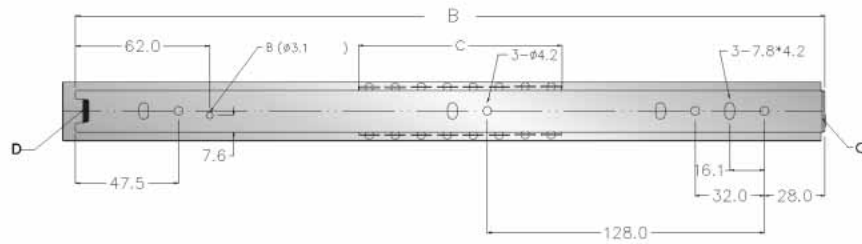

SLD- 2704 27mm Full Extension Drawer Slide

SIZE	A	B	C	D	E	F	G
10	250	246	70.2	96			
12	300	296	70.2	96			
14	350	346	94.2	96	128	32	
16	400	396	118.2		128		
18	450	446	142.1	96	128	32	
20	500	496	142.1	96	128	32	192

- Side mount
- Loading 25Kgs
- Trigger disconnect for easy drawer removal
- Galvanized Steel
- Cold Steel or cold steel optional
- Zinc plated and black zinc Plated available