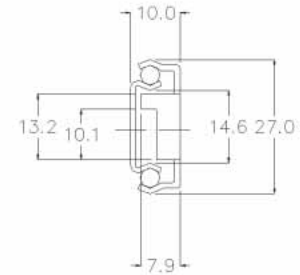

SLD- 2704 27mm Full Extension Drawer Slide

SIZE	A	B	C	D	E	F	G
10	250	246	70.2	96			
12	300	296	70.2	96			
14	350	346	94.2	96	128	32	
16	400	396	118.2		128		
18	450	446	142.1	96	128	32	
20	500	496	142.1	96	128	32	192

- Side mount
- Loading 25Kgs
- Trigger disconnect for easy drawer removal
- Galvanized Steel
- Cold Steel or cold steel optional
- Zinc plated and black zinc Plated available