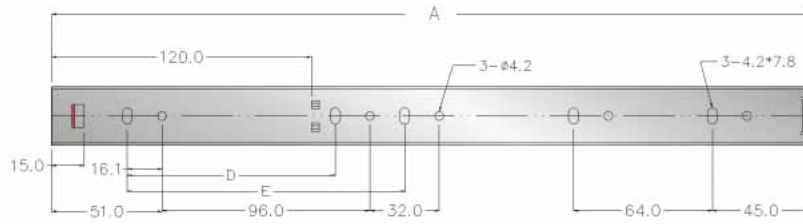

SLD- 2704 27mm Full Extension Drawer Slide

SIZE	A	B	C	D	E	F	G
10	250	246	70.2	96			
12	300	296	70.2	96			
14	350	346	94.2	96	128	32	
16	400	396	118.2		128		
18	450	446	142.1	96	128	32	
20	500	496	142.1	96	128	32	192

- Side mount
- Loading 25Kgs
- Trigger disconnect for easy drawer removal
- Galvanized Steel
- Cold Steel or cold steel optional
- Zinc plated and black zinc Plated available