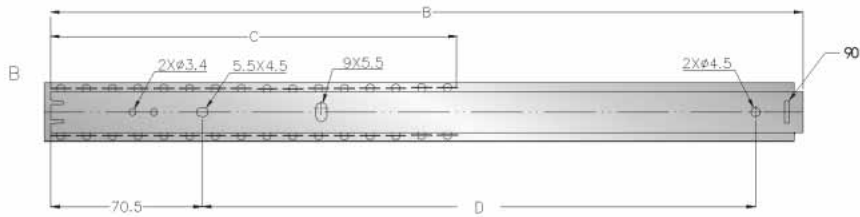

## SLD- 2703 27mm Full Extension Drawer Slide

A(2:1)

B(2:1)

SIZE	A	B	C	D
12	300	299	142.1	207.5
14	350	349	166.2	257.5
16	400	399	166.2	307.7
18	450	449	190.2	357.5
20	500	499	190.2	407.5

- Side mount of drawer members
- 27.0mm height & 10.0mm interval
- Loading 15Kgs
- Metal latch for lock function
- Holds drawer securely in open position And easy removal
- Zinc Plated