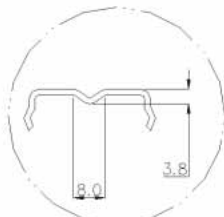

## SLD- 2703 27mm Full Extension Drawer Slide

A(2:1)

B(2:1)

SIZE	A	B	C	D
12	300	299	142.1	207.5
14	350	349	166.2	257.5
16	400	399	166.2	307.7
18	450	449	190.2	357.5
20	500	499	190.2	407.5

- Side mount of drawer members
- 27.0mm height & 10.0mm interval
- Loading 15Kgs
- Metal latch for lock function
- Holds drawer securely in open position And easy removal
- Zinc Plated