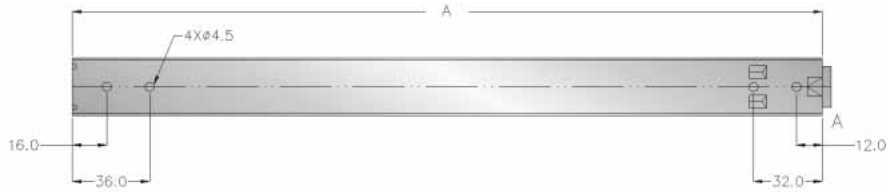

## SLD- 2703 27mm Full Extension Drawer Slide

A(2:1)

B(2:1)

SIZE	A	B	C	D
12	300	299	142.1	207.5
14	350	349	166.2	257.5
16	400	399	166.2	307.7
18	450	449	190.2	357.5
20	500	499	190.2	407.5

- Side mount of drawer members
- 27.0mm height & 10.0mm interval
- Loading 15Kgs
- Metal latch for lock function
- Holds drawer securely in open position And easy removal
- Zinc Plated