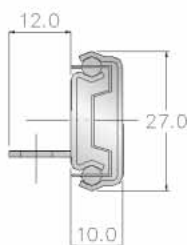

SLD- 2702 27mm Mini Drawer Slide

Slide Length(L1, L2)	BALL CAGE(A)	B
250(10 ")	72	69.5
300(12 ")	122	69.5
350(14 ")	172	69.5
400(16 ")	222	69.5
450(18 ")	272	69.5
500(20 ")	322	69.5

- Loading 15Kgs, 50,000 times, SGS Test Approval
- Galvanized Steel or
- Cold steel in zinc finish available