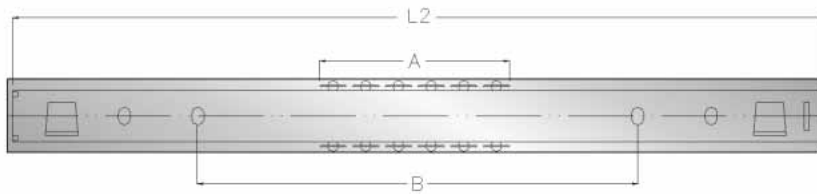

SLD- 2701 27mm Mini Drawer Slide

SLIDE LENGTH	L2	B	BALL CAGE(A)
250(10")	248	108	69.5
300(12")	298	158	69.5
350(14")	348	208	69.5
400(16")	398	258	69.5
450(18")	448	308	69.5
500(20")	498	358	69.5

- Loading 15 Kgs, 50,000 times, SGS Test Approval
- Galvanized Steel or
- Cold steel in zinc finish available