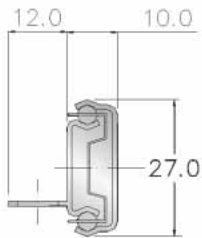

SLD- 2701 27mm Mini Drawer Slide

SLIDE LENGTH	L2	B	BALL CAGE(A)
250(10")	248	108	69.5
300(12")	298	158	69.5
350(14")	348	208	69.5
400(16")	398	258	69.5
450(18")	448	308	69.5
500(20")	498	358	69.5

- Loading 15 Kgs, 50,000 times, SGS Test Approval
- Galvanized Steel or
- Cold steel in zinc finish available